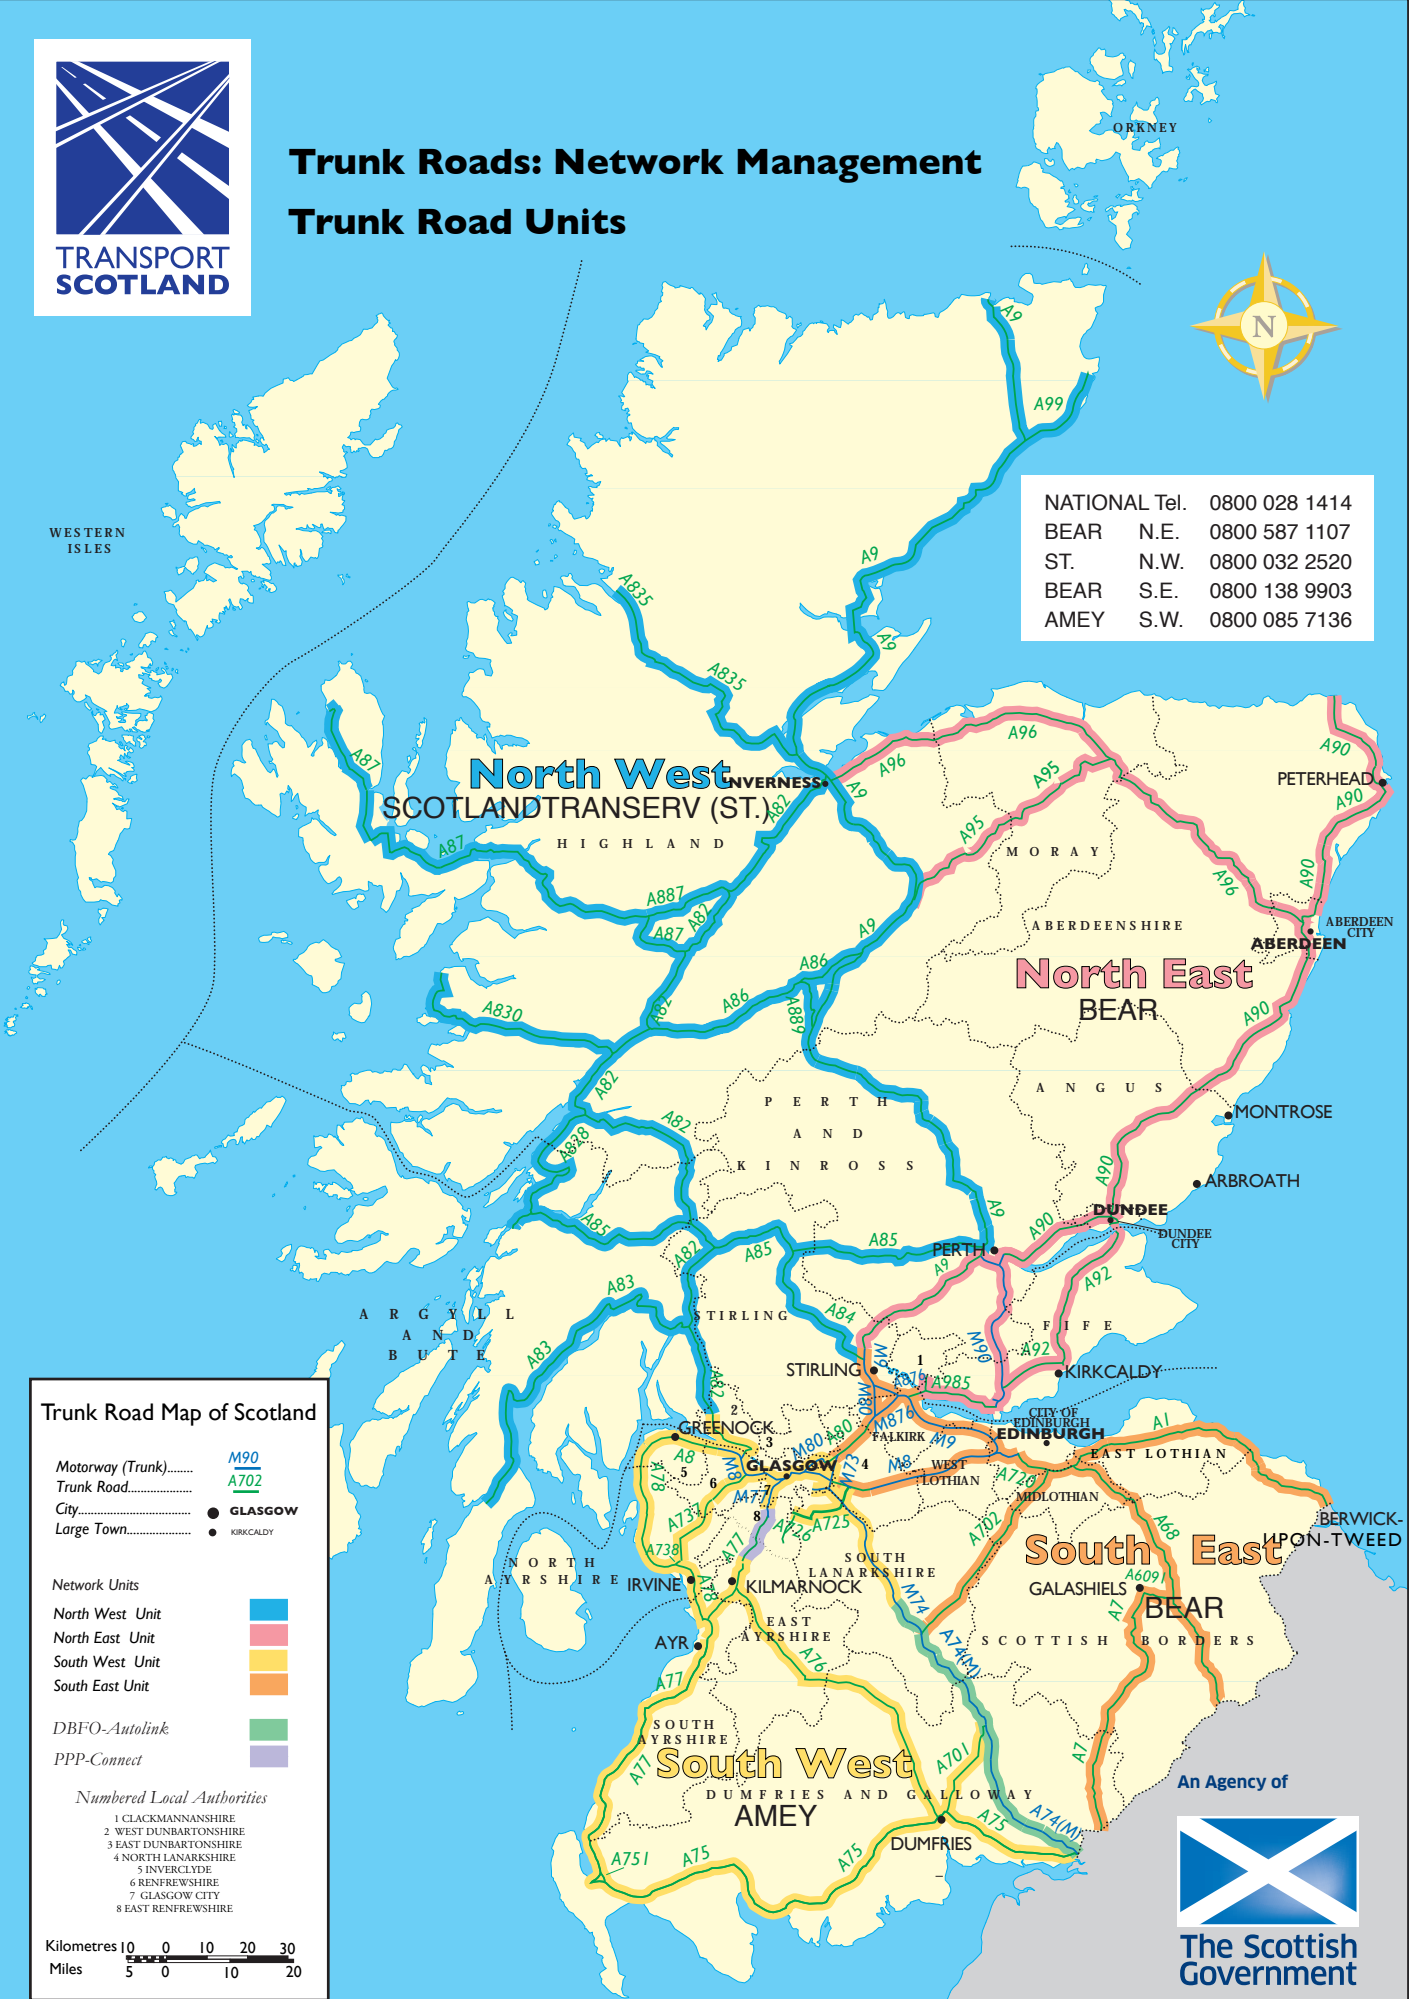

Trunk Roads: Network Management

Trunk Road Units

NATIONAL	Tel.	0800 028 1414
BEAR	N.E.	0800 587 1107
ST.	N.W.	0800 032 2520
BEAR	S.E.	0800 138 9903
AMEY	S.W.	0800 085 7136

Trunk Road Map of Scotland

- Motorway (Trunk)..... **M90**
- Trunk Road..... **A702**
- City..... ● **GLASGOW**
- Large Town..... ● **KIRKCALDY**

- Network Units
- North West Unit ■
 - North East Unit ■
 - South West Unit ■
 - South East Unit ■

- DBFO-Autolink ■
- PPP-Connect ■

- Numbered Local Authorities
- 1 CLACKMANNANSHIRE
 - 2 WEST DUNBARTONSHIRE
 - 3 EAST DUNBARTONSHIRE
 - 4 NORTH LANARKSHIRE
 - 5 INVERGLYDE
 - 6 RENFREWSHIRE
 - 7 GLASGOW CITY
 - 8 EAST RENFREWSHIRE