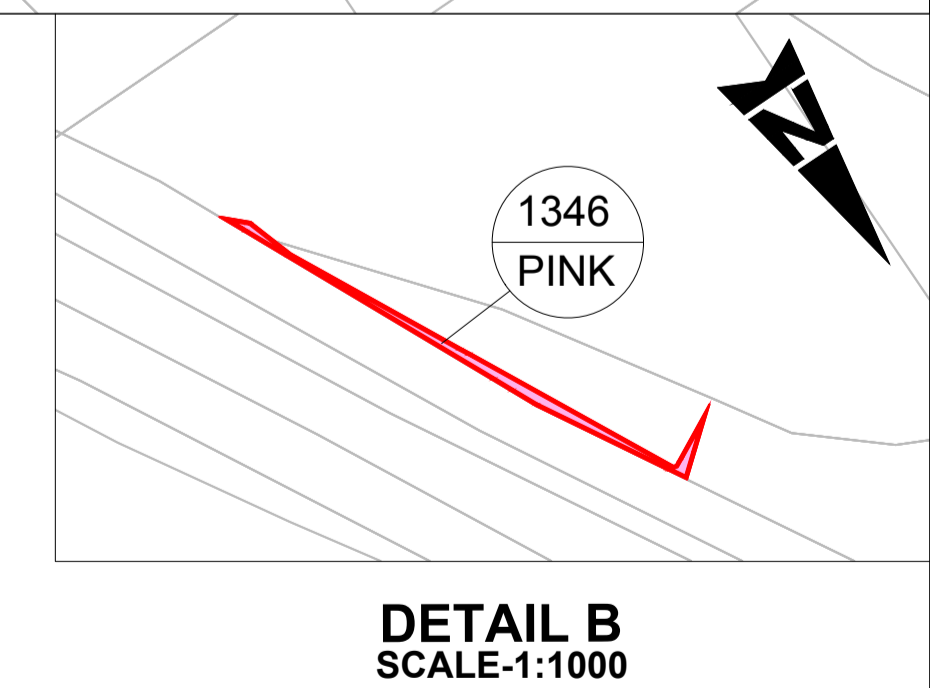

THE A9 AND A95 TRUNK ROADS (DALRADDY TO SLOCHD) COMPULSORY PURCHASE ORDER 201[ ]
SHEET 13 OF 17