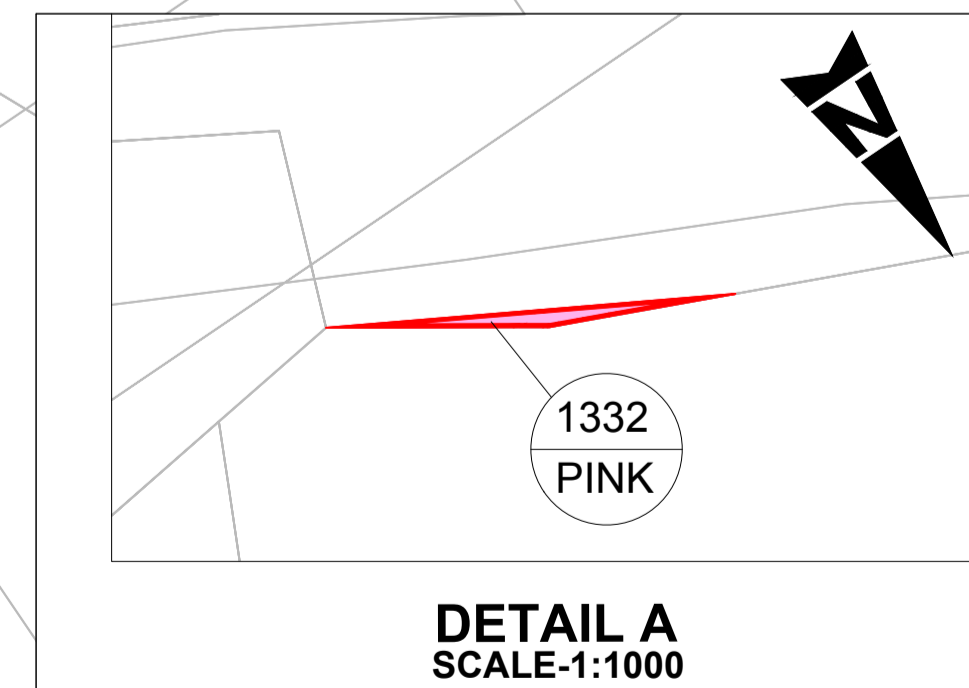

THE A9 AND A95 TRUNK ROADS (DALRADDY TO SLOCHD) COMPULSORY PURCHASE ORDER 201[ ]
SHEET 13 OF 17