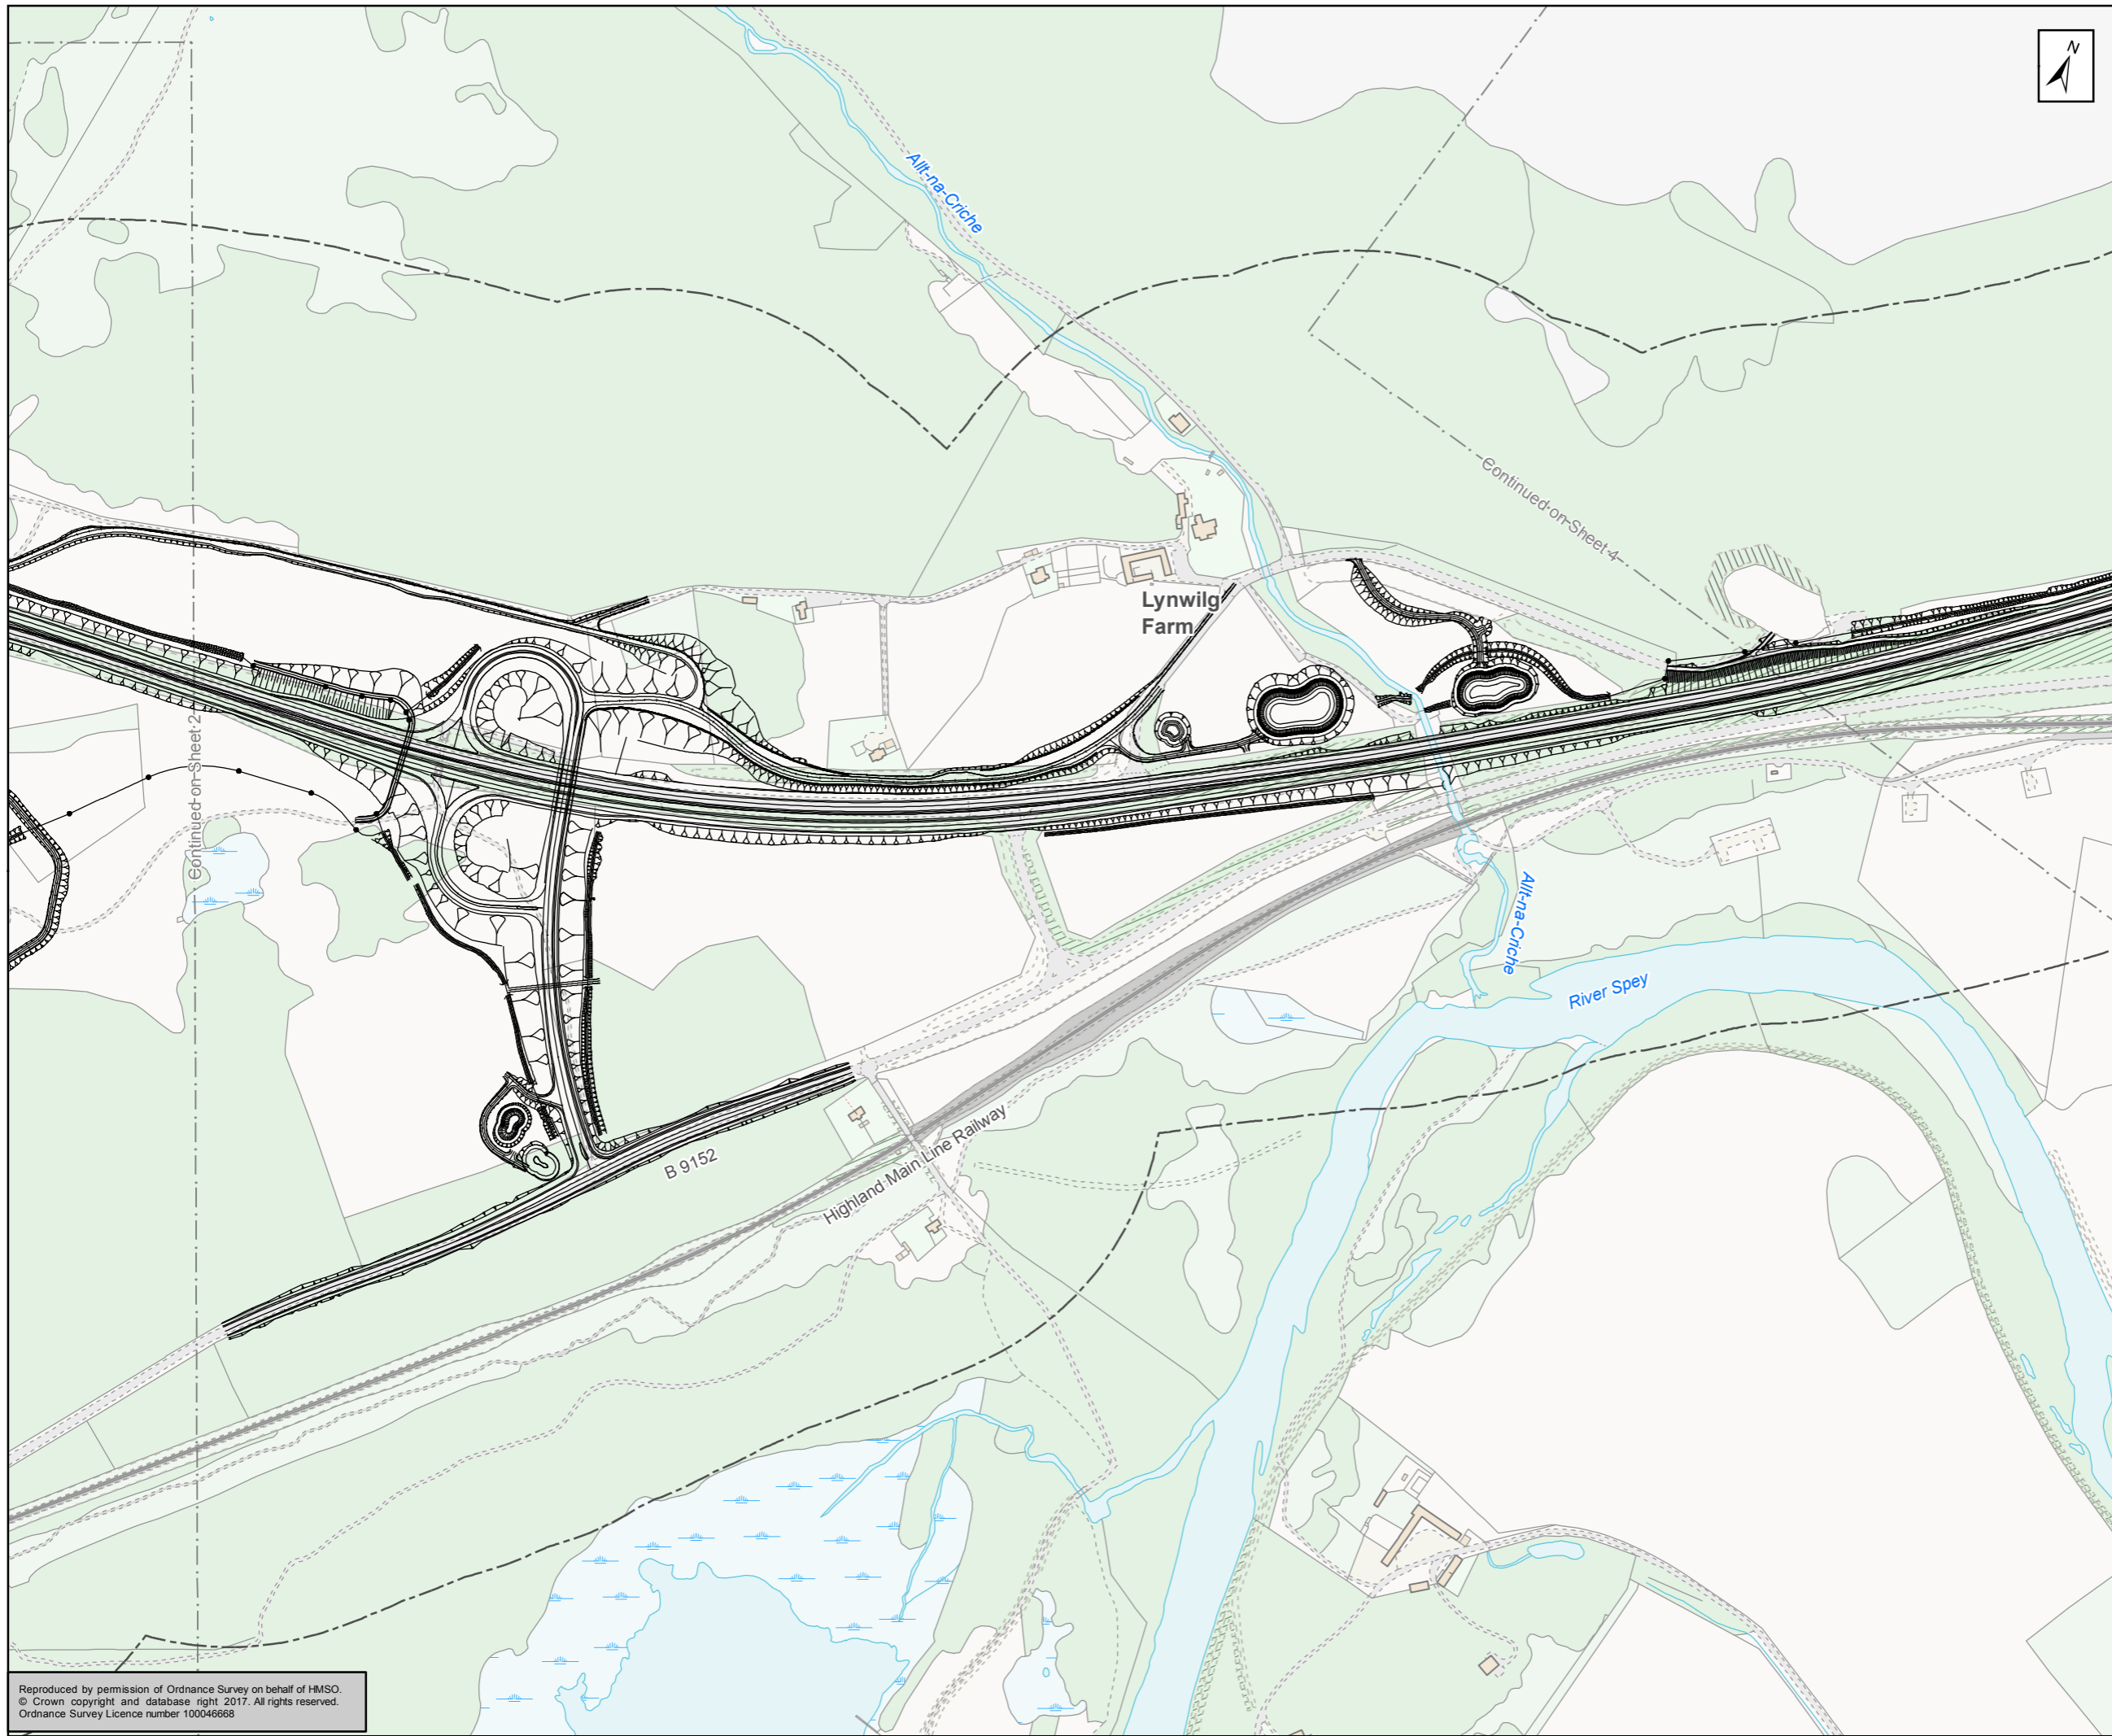

1. Proposed Scheme
   - 250m Study Area
   - **Desk Study Records**
   - Small Scabious Mining-bee
   - *Berosus luridus* (water beetle)
   - Hairy Wood Ant
   - *Hydrochus brevis* (water beetle)
   - Mountain Bumble Bee
   - Narrow-headed Ant
   - Scottish Wood Ant
   - Shining Guest Ant
   - **Lepidoptera Records**
   - Chestnut-coloured Carpet Moth
   - Cousin German Moth
   - Kentish Glory Moth
   - Netted Mountain Moth
   - Northern Brown Argus Moth
   - Rannoch Sprawler Moth
   - Scotch Annulet Moth
   - Silvery Arches Moth
   - Sword-grass Moth
   - **2017 Incidental Records**
   - Wood Ant Nest Locations
2. Desk Study 1km Study Area
   but records outside this
   map not shown.

Status	Suitability
FINAL	B

Scale	Drawn	Checked	Approved	Authorised
1:5,000	RM	SK	ROB	SB
Document Number				Revision
Project		Originator		Volume
A9P11-AMJ-EBD-H_ZZZZ_XX-DR-GI-0141				P04
Location	Type	Role	Number	

Reproduced by permission of Ordnance Survey on behalf of HMSO.
© Crown copyright and database right 2017. All rights reserved.
Ordnance Survey Licence number 100046668