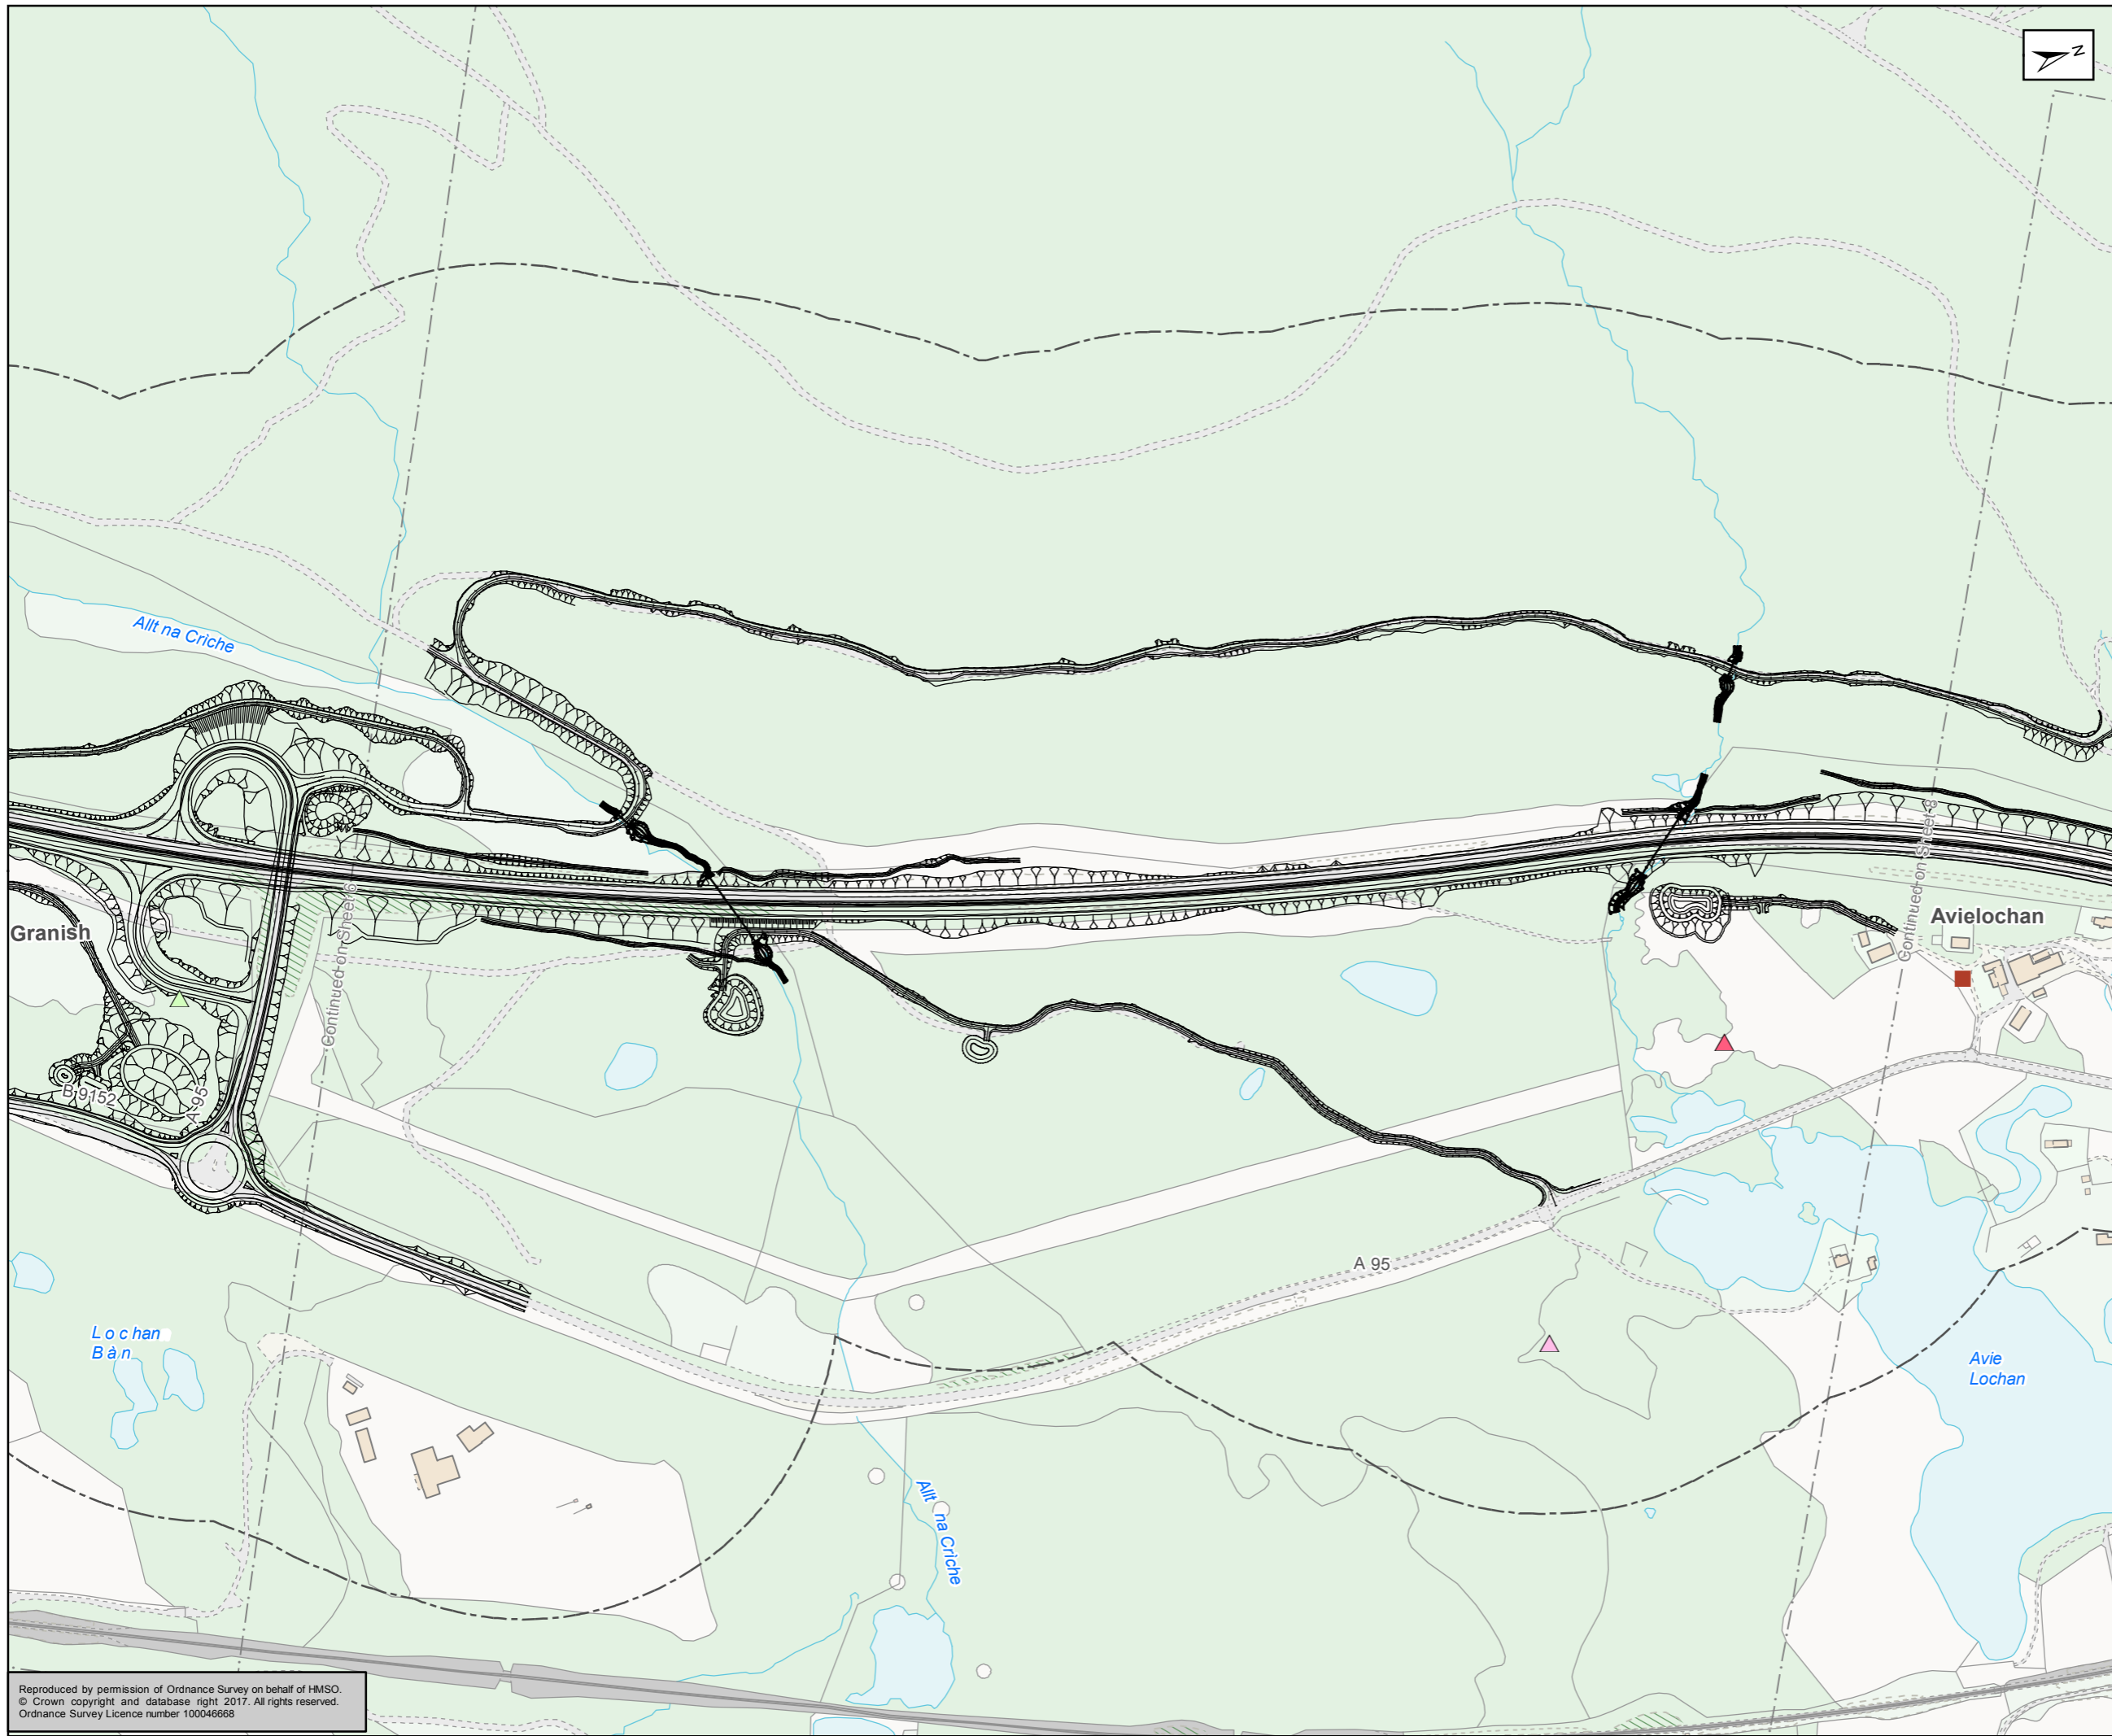

Proposed Scheme
250m Study Area

Desk Study Records

- Small Scabious Mining-bee
- *Berosus luridus* (water beetle)
- Hairy Wood Ant
- *Hydrochus brevis* (water beetle)
- Mountain Bumble Bee
- Narrow-headed Ant
- Scottish Wood Ant
- Shining Guest Ant

Lepidoptera Records

- Chestnut-coloured Carpet Moth
- Cousin German Moth
- Kentish Glory Moth
- Netted Mountain Moth
- Northern Brown Argus Moth
- Rannoch Sprawler Moth
- Scotch Annulet Moth
- Silvery Arches Moth
- Sword-grass Moth

2017 Incidental Records

- Wood Ant Nest Locations

Desk Study 1km Study Area but records outside this map not shown.

Kilometres
0 0.1 0.2

Status: FINAL   Subtitle: B

Client: **TRANSPORT SCOTLAND**
COMHDHAIL ALBA

ATKINS mouchel

Figure 12.10
Invertebrate Desk Study Records
and Incidental Wood Ant Records
Sheet 7 of 17

Scale: 1:5,000	Drawn: RM	Checked: SK	Approved: ROB	Authorised: SB
Document Number: A9P11-AMJ-EBD-H_ZZZZZ_XZ-DR-GI-0145	Project: A9P11-AMJ-EBD-H_ZZZZZ_XZ-DR-GI-0145	Originator: [blank]	Volume: [blank]	Revision: P04
Location: [blank]	Type: [blank]	Role: [blank]	Number: [blank]	[blank]

Reproduced by permission of Ordnance Survey on behalf of HMSO.
© Crown copyright and database right 2017. All rights reserved.
Ordnance Survey Licence number 100046668