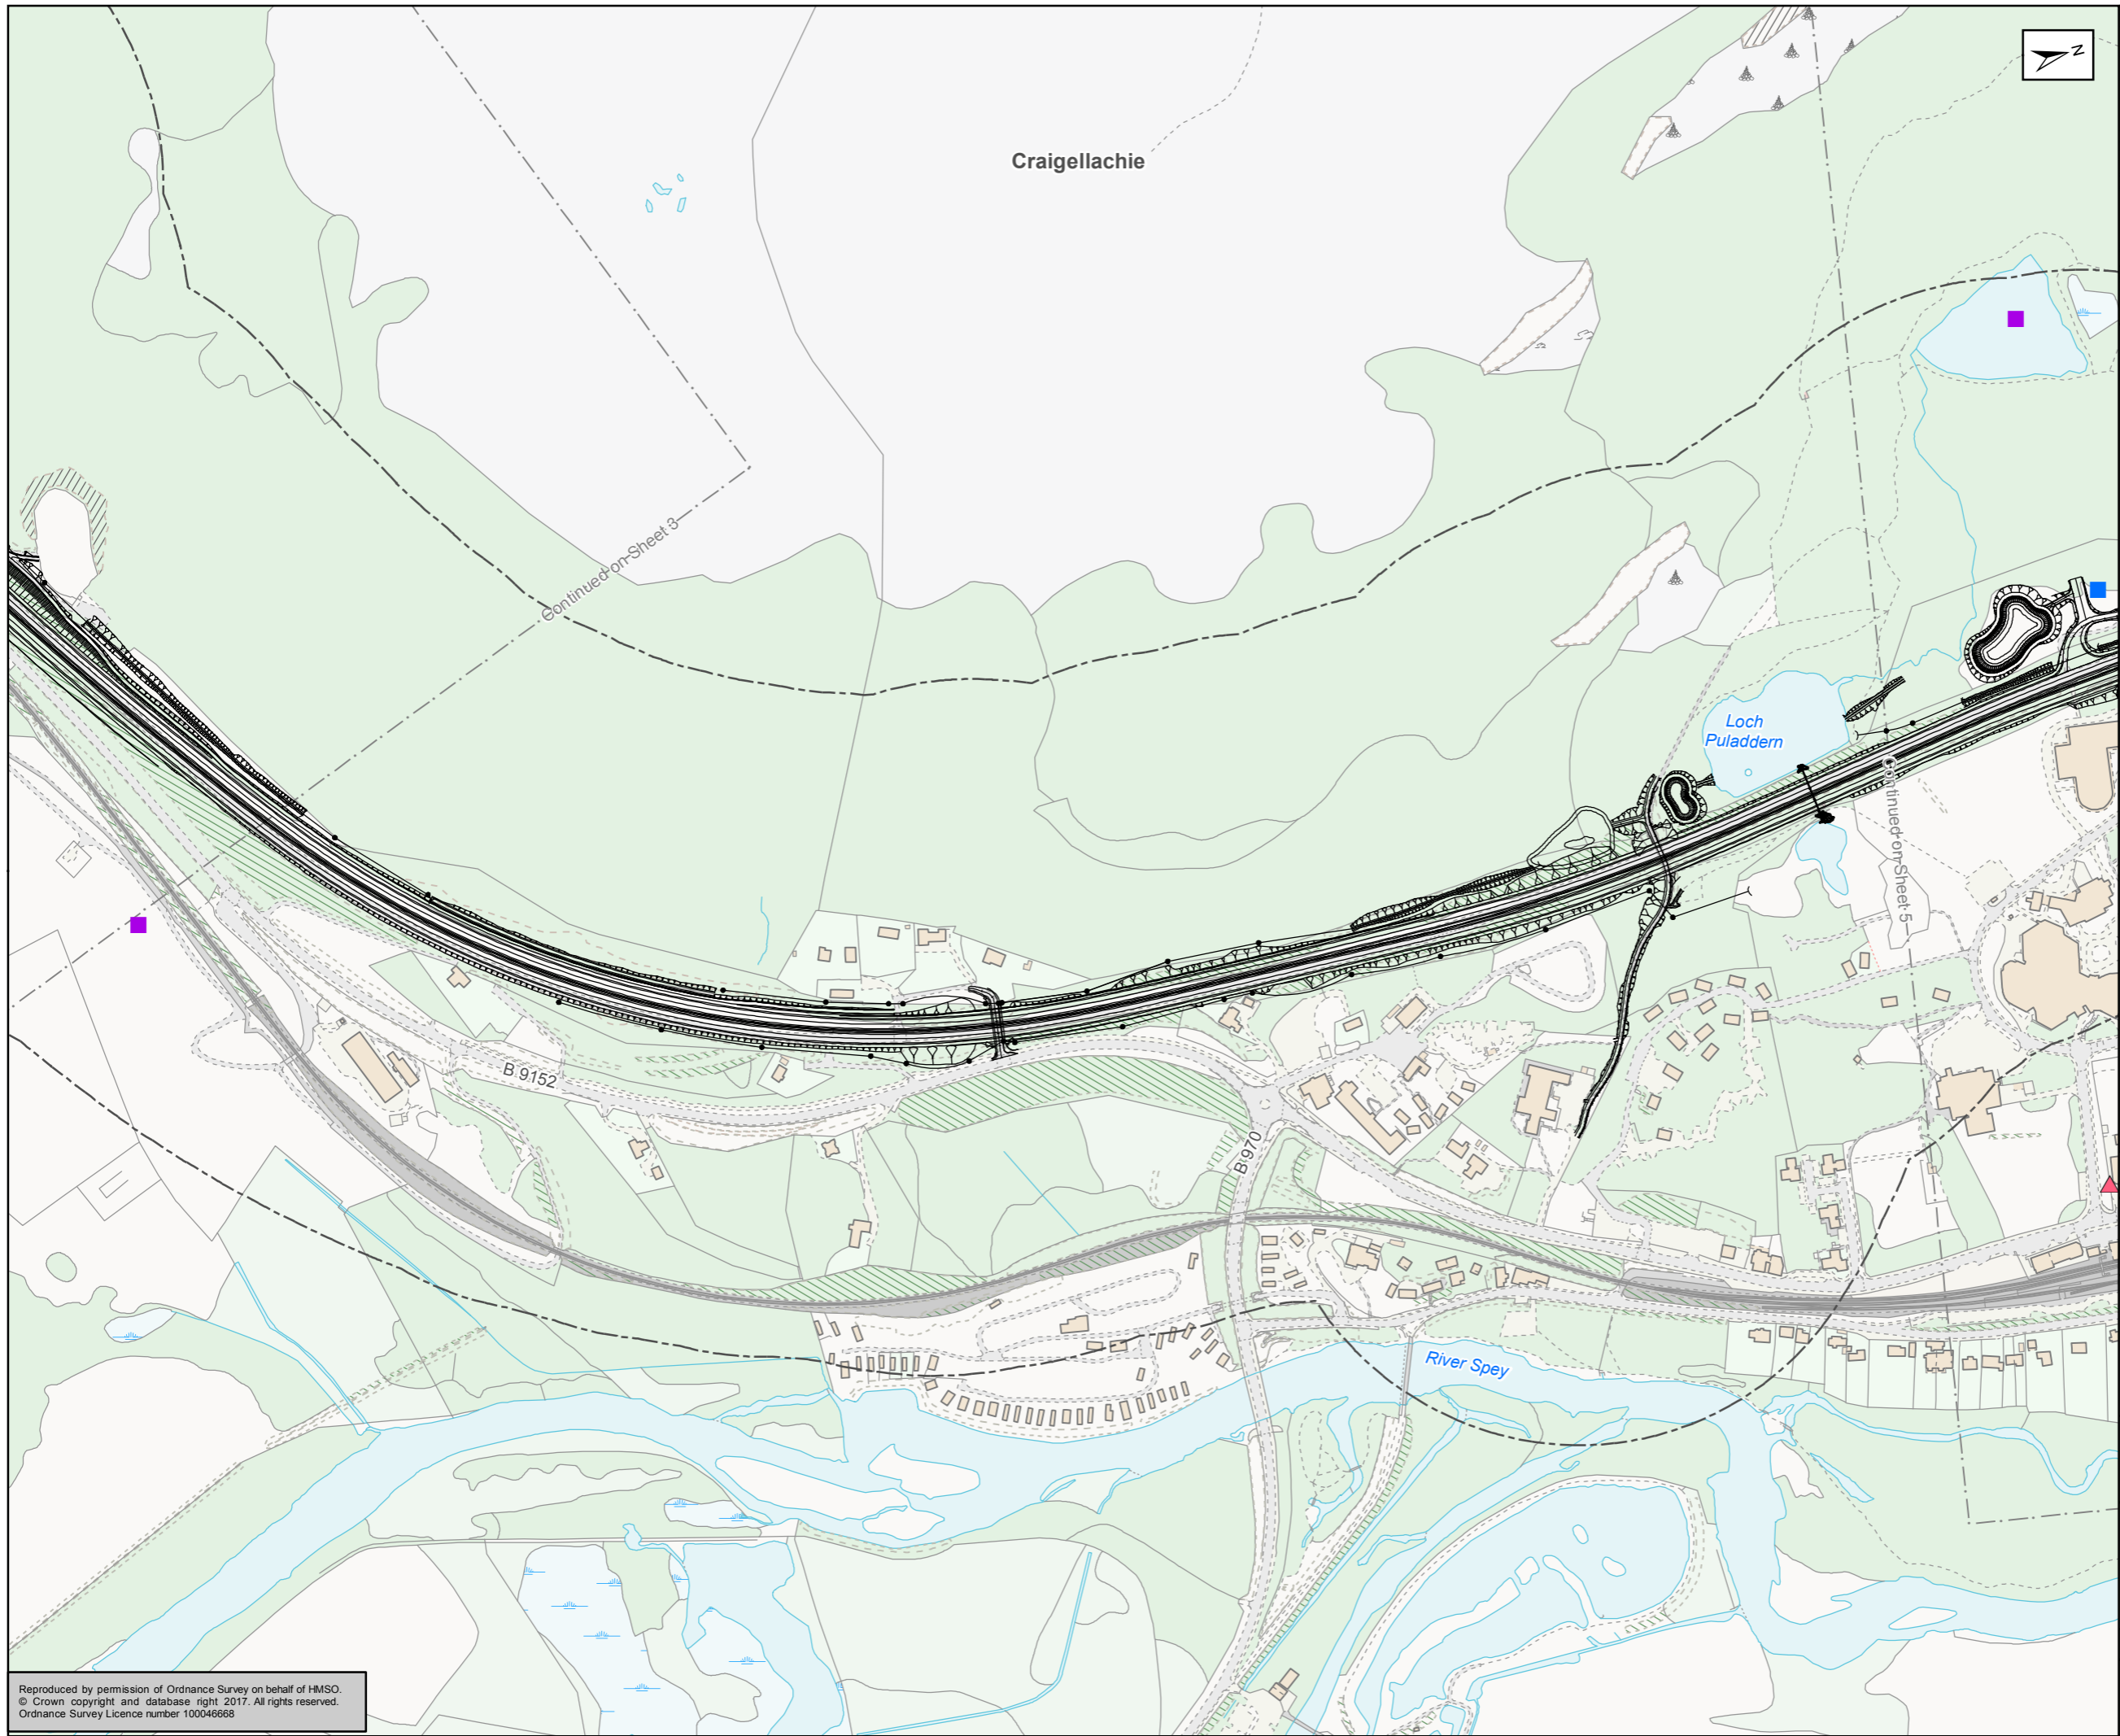

Proposed Scheme
250m Study Area

Desk Study Records

- Small Scabious Mining-bee
- *Berosus luridus* (water beetle)
- Hairy Wood Ant
- *Hydrochus brevis* (water beetle)
- Mountain Bumble Bee
- Narrow-headed Ant
- Scottish Wood Ant
- Shining Guest Ant

Lepidoptera Records

- Chestnut-coloured Carpet Moth
- Cousin German Moth
- Kentish Glory Moth
- Netted Mountain Moth
- Northern Brown Argus Moth
- Rannoch Sprawler Moth
- Scotch Annulet Moth
- Silvery Arches Moth
- Sword-grass Moth

2017 Incidental Records

- Wood Ant Nest Locations

Desk Study 1km Study Area but records outside this map not shown.

Kilometres
0 0.1 0.2

Status	FINAL	Subsidiary	B

Scale	1:5,000	Drawn	RM	Checked	SK	Approved	ROB	Authorised	SB
Document Number	A9P11-AMJ-EBD-H_ZZZZZ_XZ-DR-GI-0142							Revision	P04
Project	Originator	Volume							
Location	Type	Role	Number						

Reproduced by permission of Ordnance Survey on behalf of HMSO.
© Crown copyright and database right 2017. All rights reserved.
Ordnance Survey Licence number 100046668