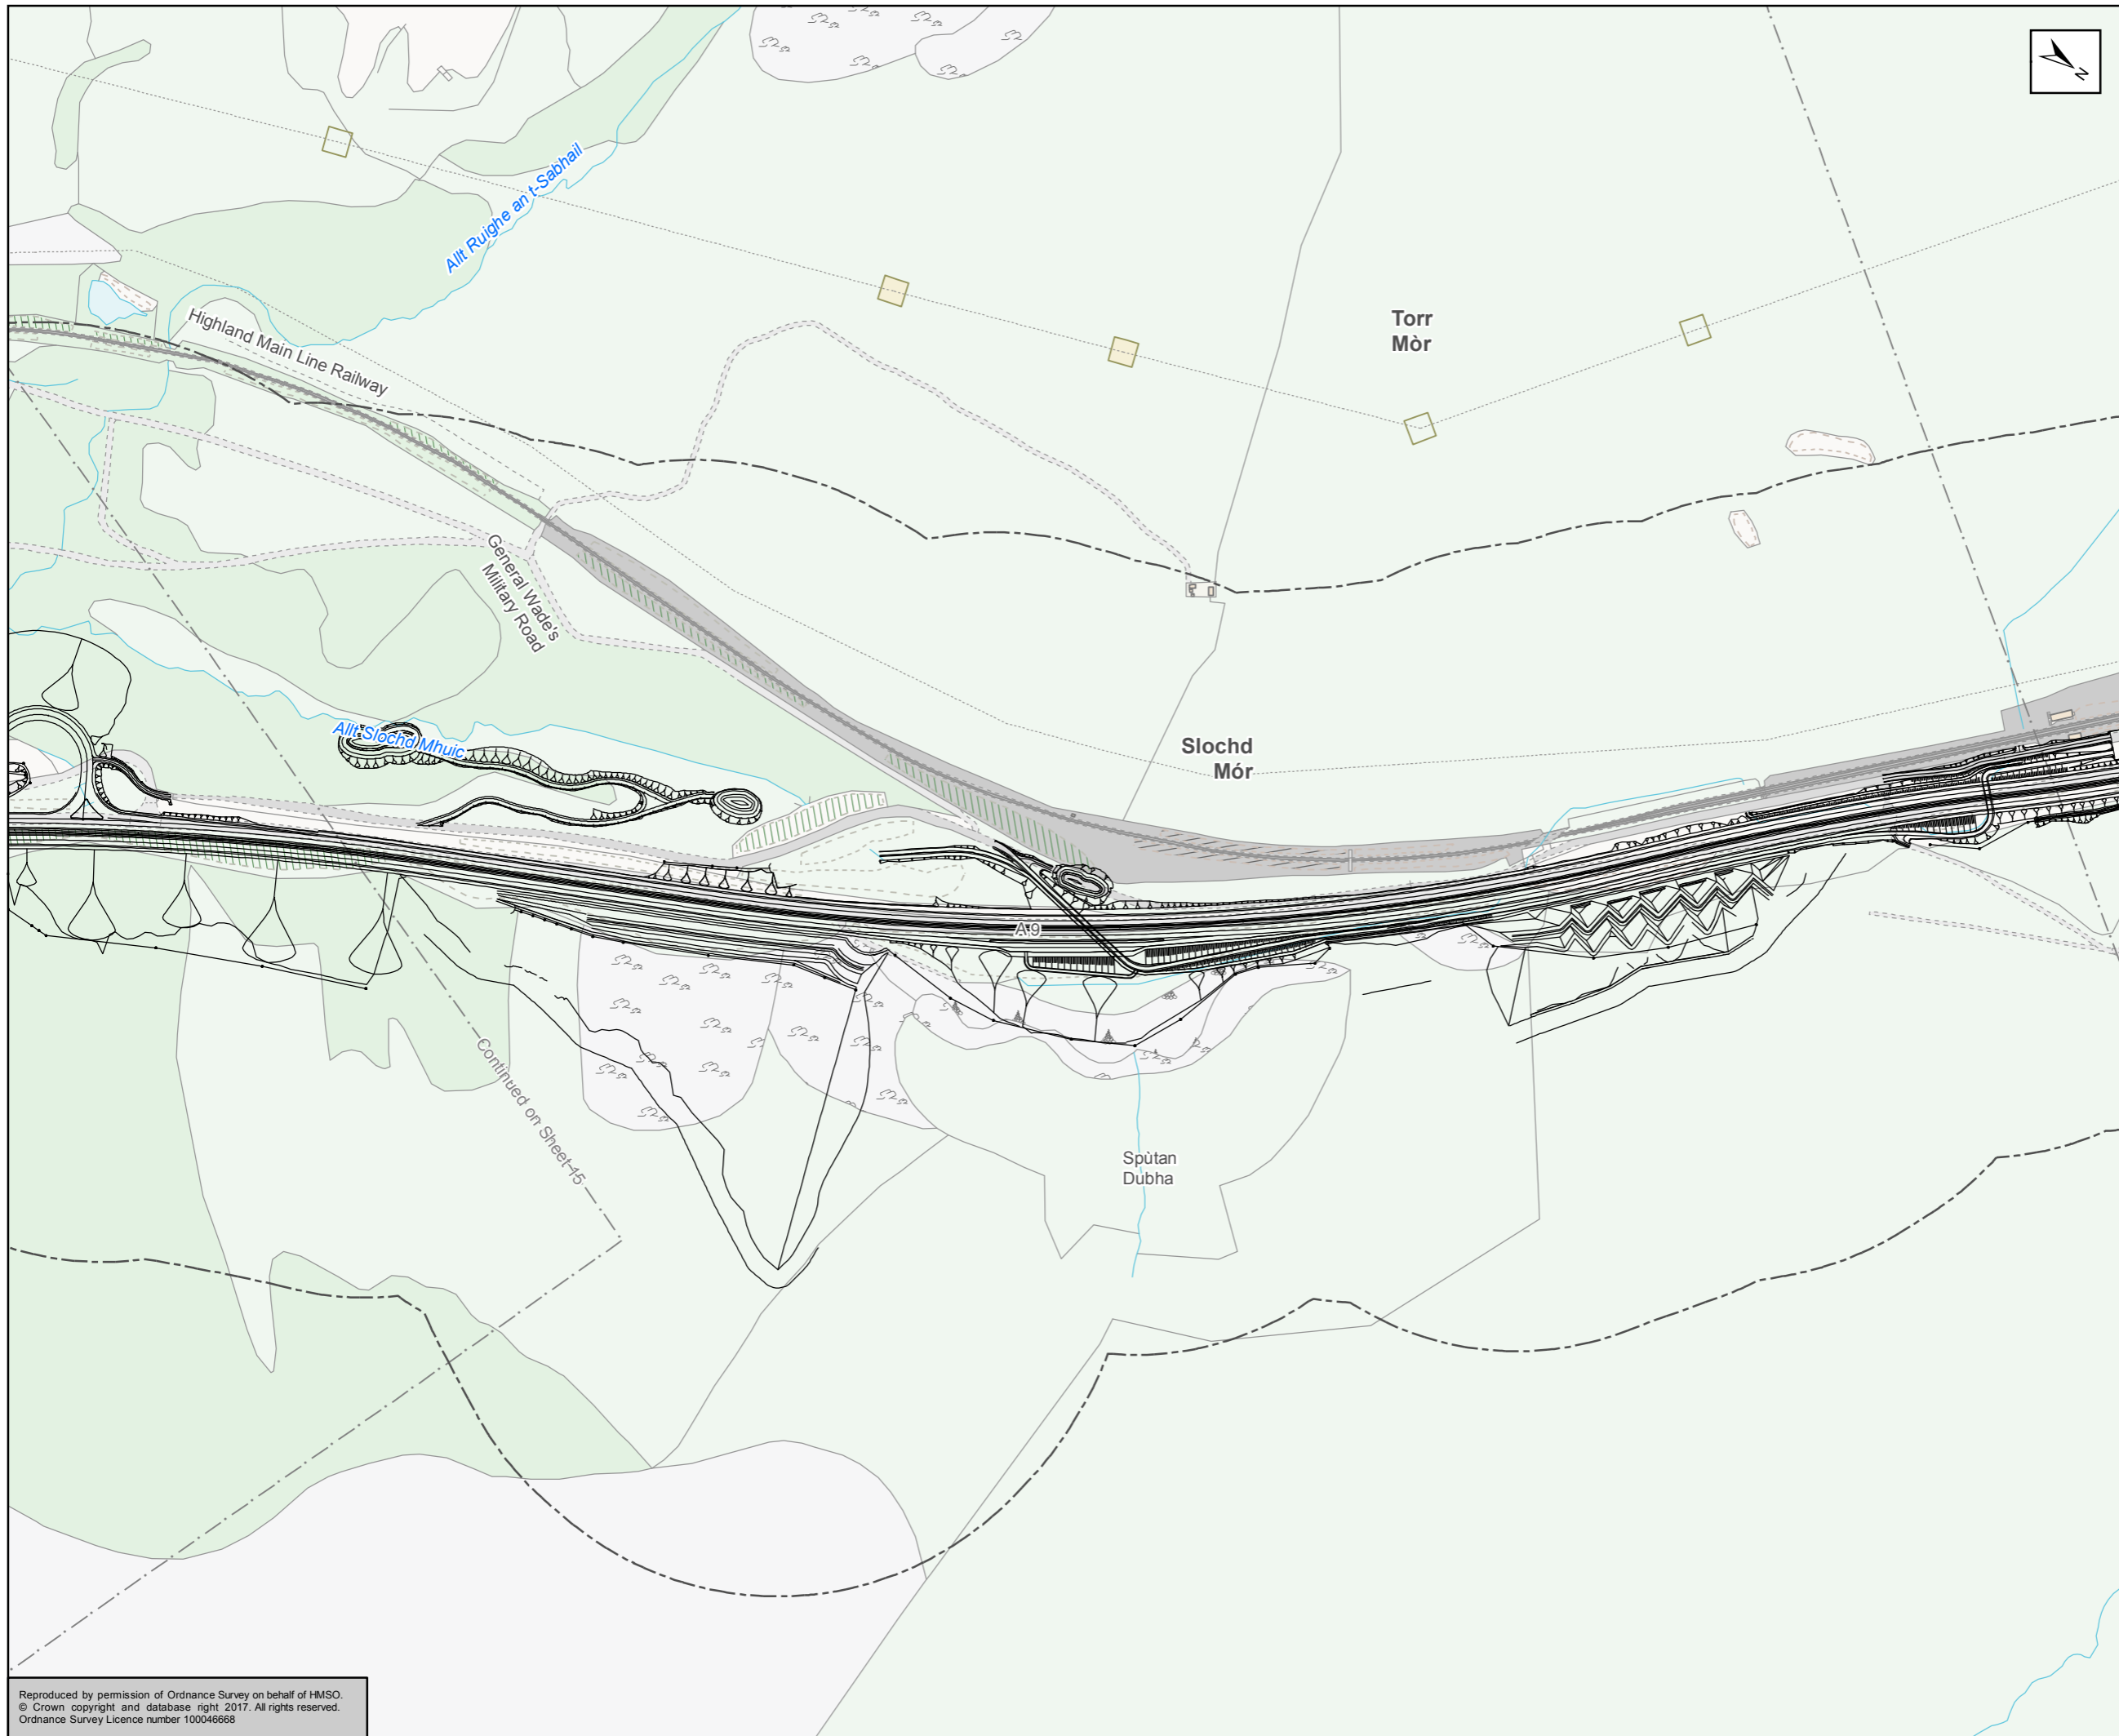

Proposed Scheme
250m Study Area

Desk Study Records

- Small Scabious Mining-bee
- *Berosus luridus* (water beetle)
- Hairy Wood Ant
- *Hydrochus brevis* (water beetle)
- Mountain Bumble Bee
- Narrow-headed Ant
- Scottish Wood Ant
- Shining Guest Ant

Lepidoptera Records

- Chestnut-coloured Carpet Moth
- Cousin German Moth
- Kentish Glory Moth
- Netted Mountain Moth
- Northern Brown Argus Moth
- Rannoch Sprawler Moth
- Scotch Annulet Moth
- Silvery Arches Moth
- Sword-grass Moth

2017 Incidental Records

- Wood Ant Nest Locations

Desk Study 1km Study Area but records outside this map not shown.

Kilometres
0 0.1 0.2

Status	FINAL	Suitability	B

Scale	1:5,000	Drawn	RM	Checked	SK	Approved	ROB	Authorised	SB
Document Number	A9P11-AMJ-EBD-H_ZZZZZ_XX-DR-GI-0154							Revision	P04
Project	Originator	Volume							
Location	Type	Role	Number						

Reproduced by permission of Ordnance Survey on behalf of HMSO.
© Crown copyright and database right 2017. All rights reserved.
Ordnance Survey Licence number 100046668