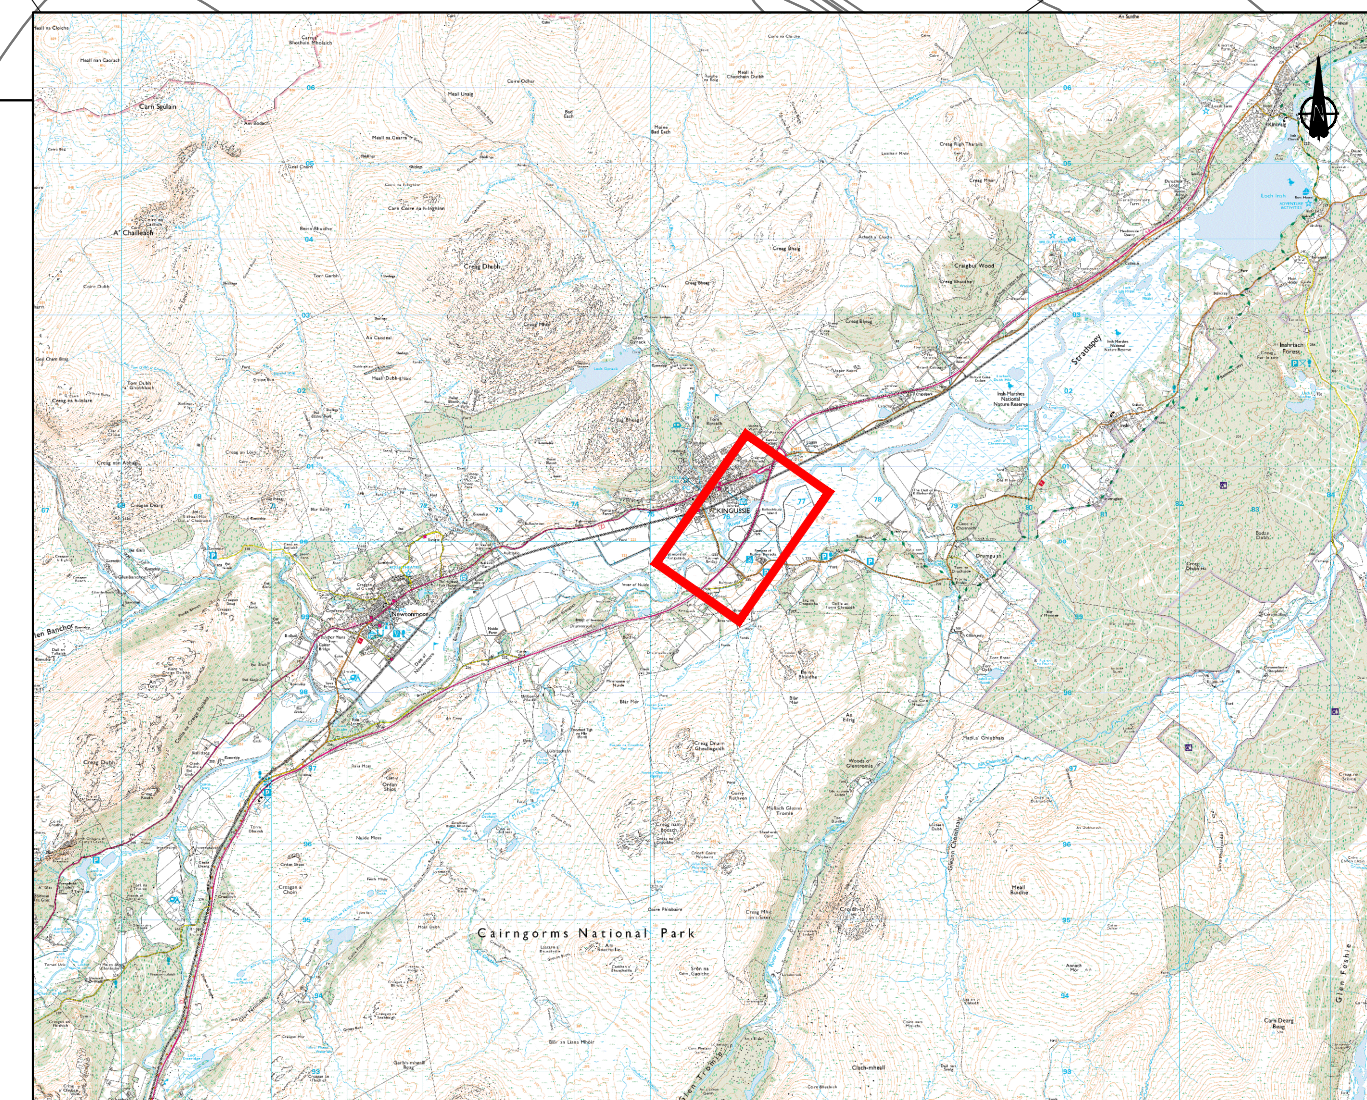

KEY

 PINK	LAND TO BE ACQUIRED
 BLUE	SERVITUDE RIGHT TO BE ACQUIRED