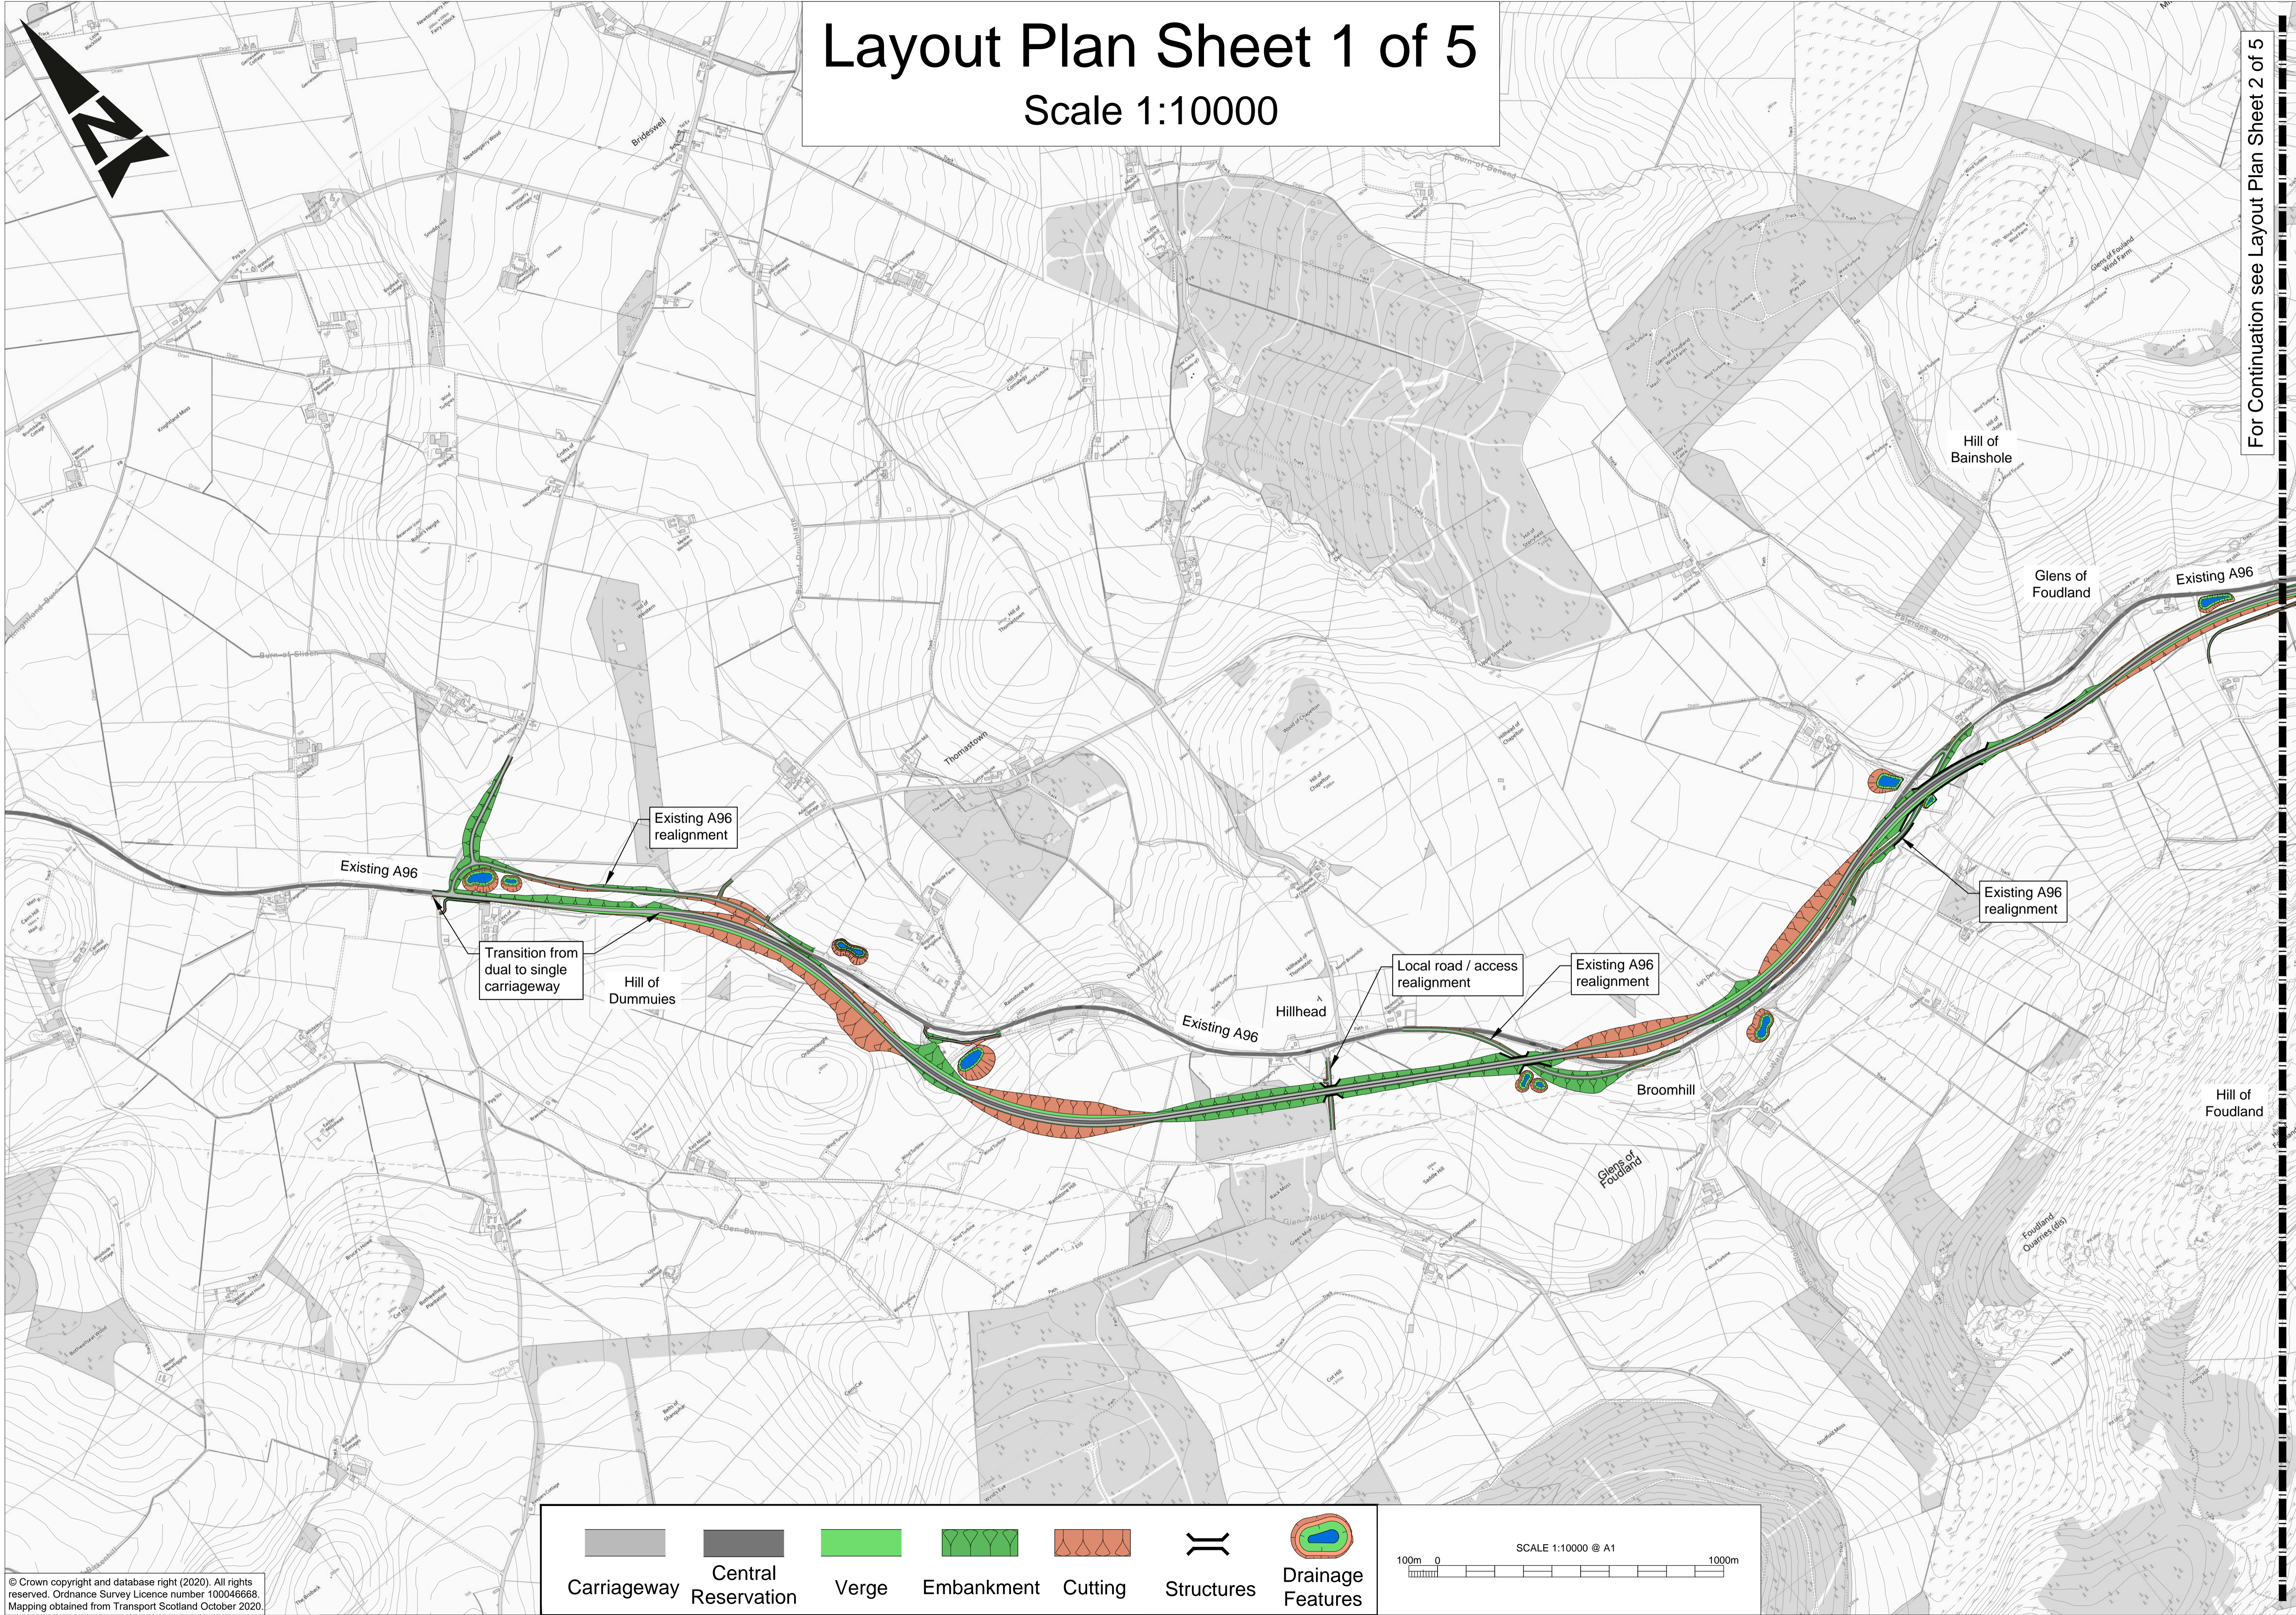

Layout Plan Sheet 1 of 5

Scale 1:10000

For Continuation see Layout Plan Sheet 2 of 5