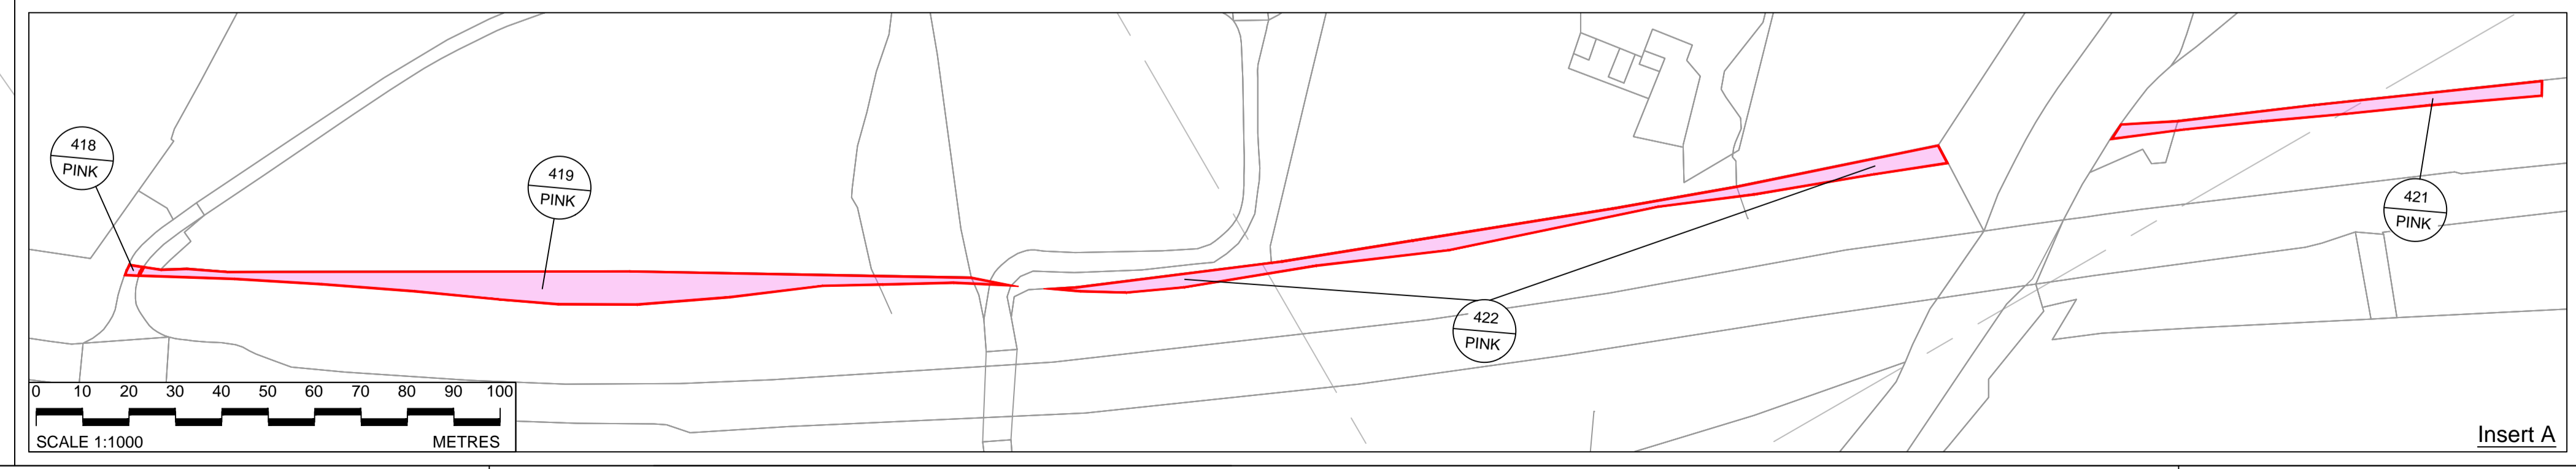

KEY

█ PINK	LAND TO BE ACQUIRED
█ BLUE	SERVITUDE RIGHT TO BE ACQUIRED