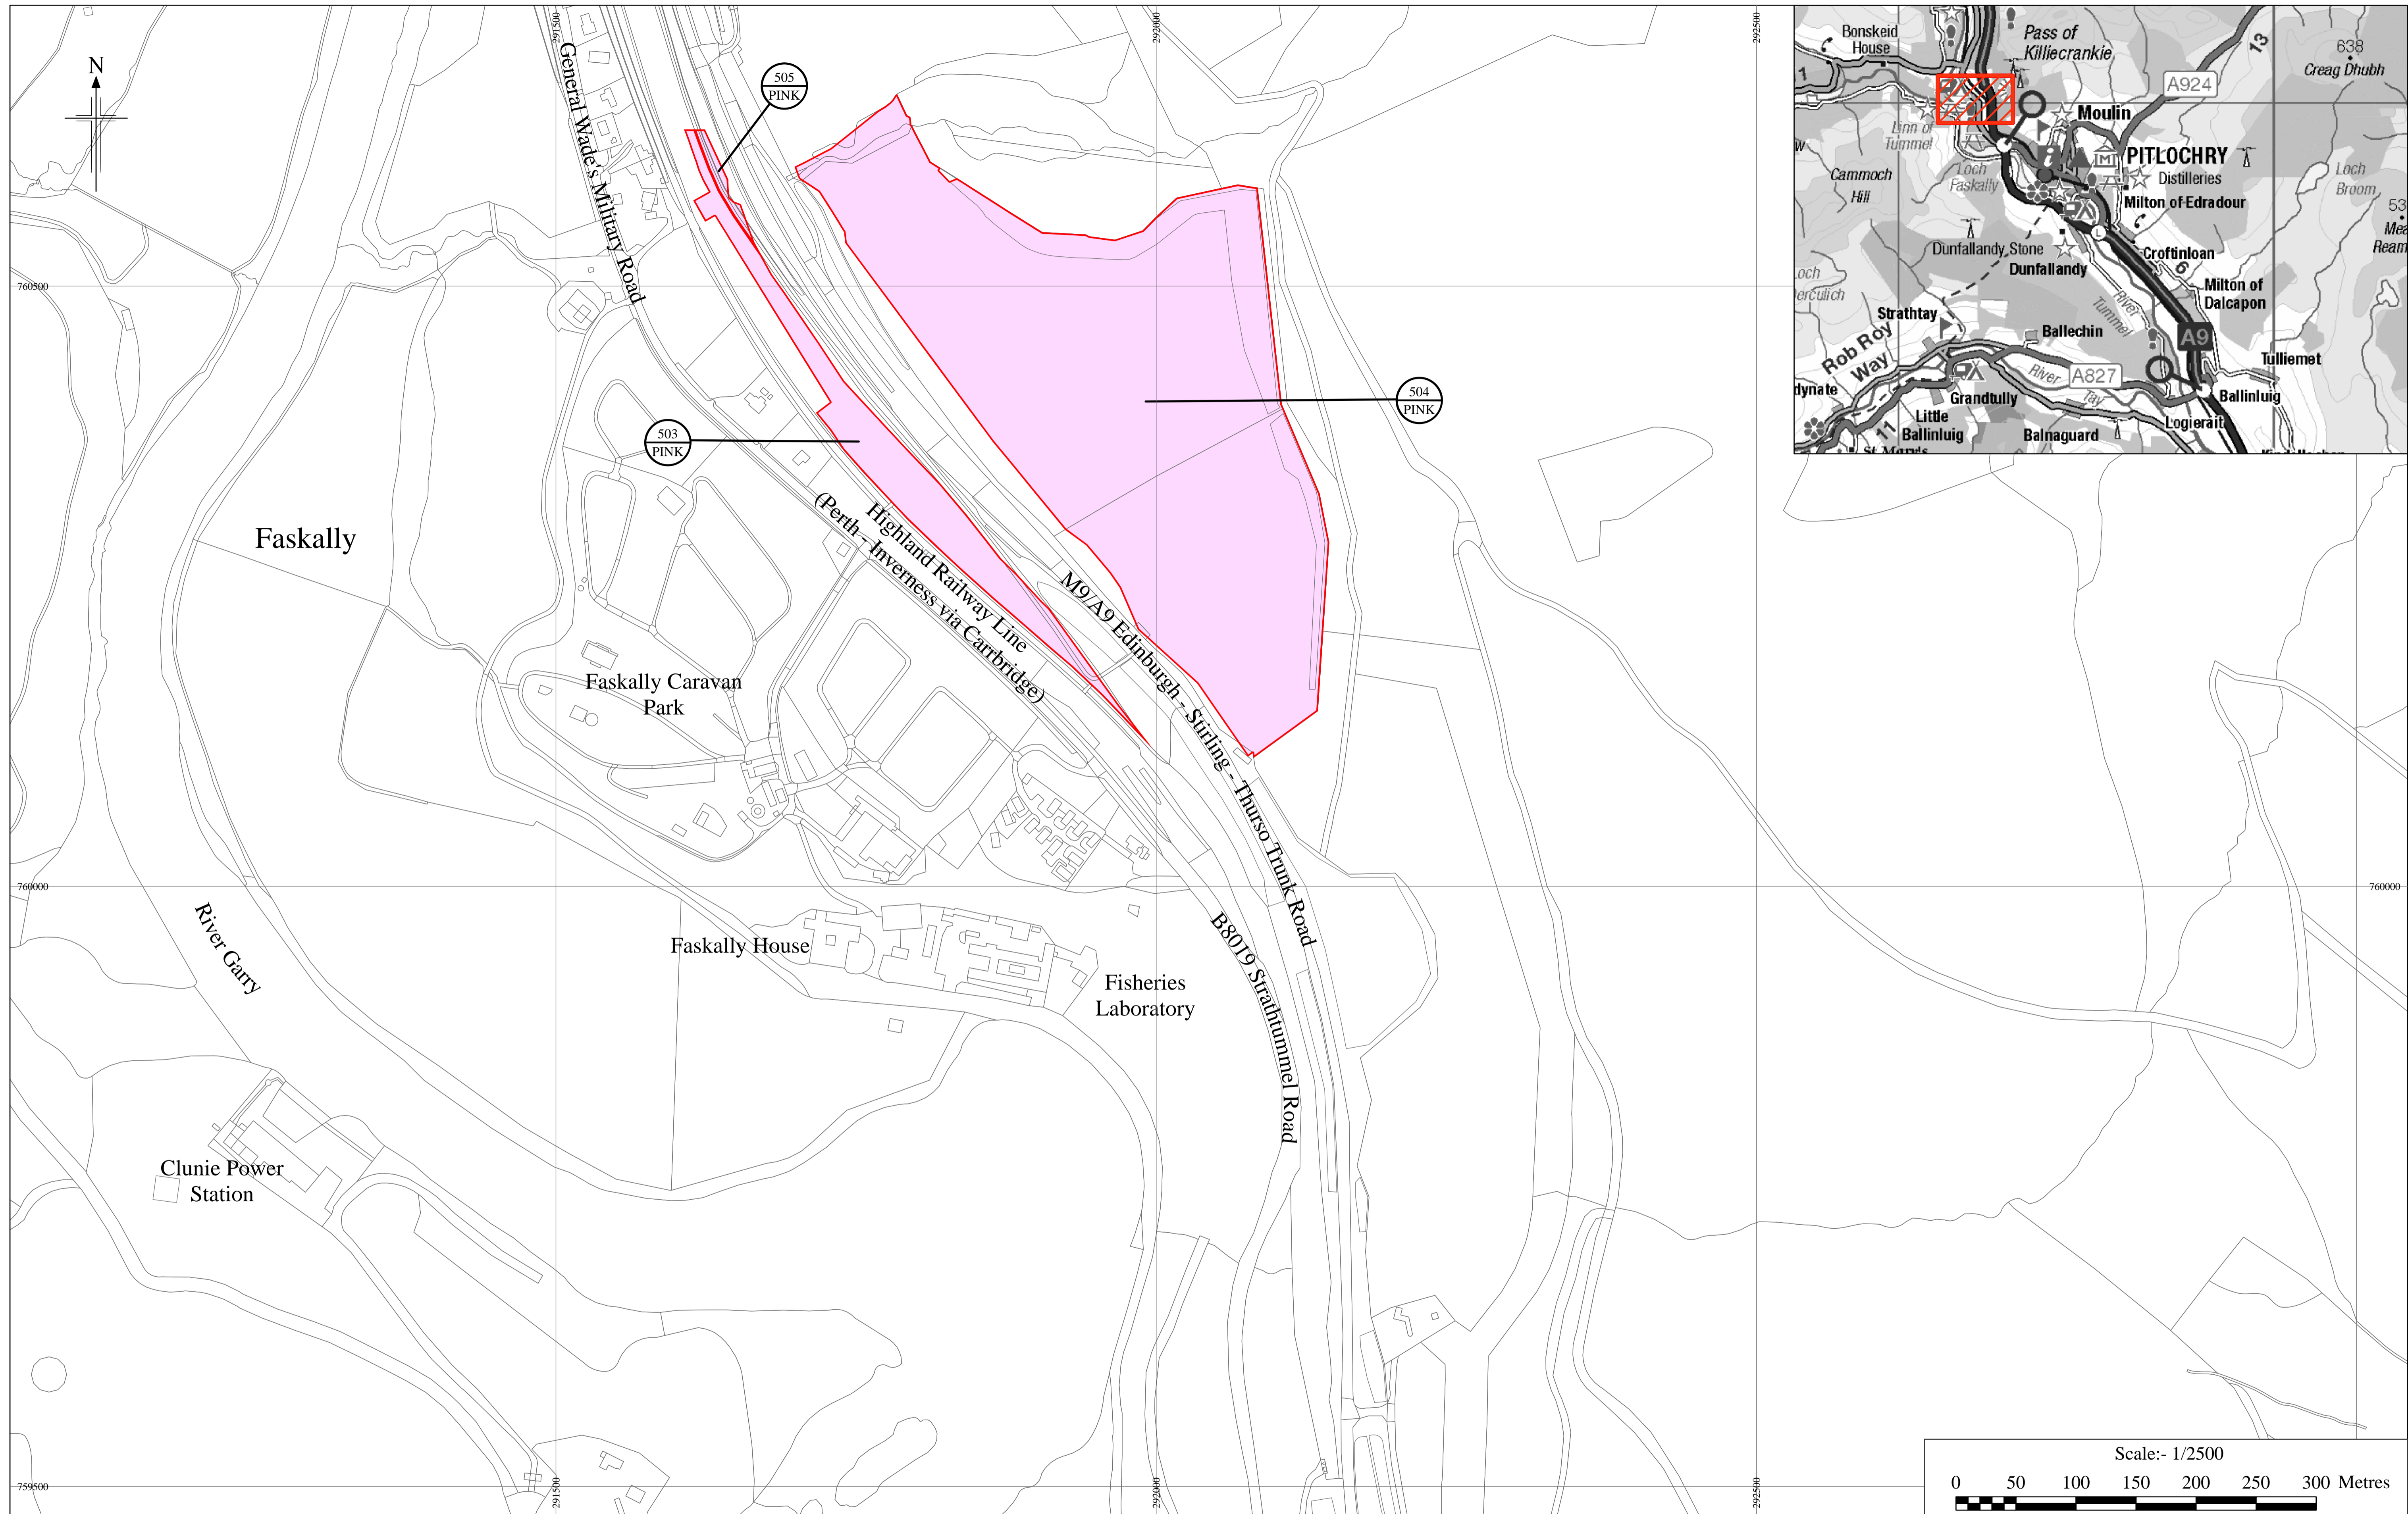

THE A9 TRUNK ROAD (PITLOCHRY TO KILLIECRANKIE)
 COMPULSORY PURCHASE ORDER 2021
 SHEET 1 OF 7

SEE DETAIL D

SEE DETAIL A

SEE DETAIL B

SEE DETAIL C

SEE DETAIL E

DETAIL D
Scale :- 1/500

DETAIL A
Scale :- 1/500

DETAIL B
Scale :- 1/500

DETAIL C
Scale :- 1/500

DETAIL E
Scale :- 1/250

KEY
PINK LAND TO BE ACQUIRED
BLUE SERVITUDE RIGHT TO BE ACQUIRED

Reproduced by permission of Ordnance Survey on behalf of HMSO. © Crown copyright and database right 2021. All rights reserved. Ordnance Survey Licence number 100046668.

THE A9 TRUNK ROAD (PITLOCHRY TO KILLIECRANKIE)
 COMPULSORY PURCHASE ORDER 2021
 SHEET 3 OF 7

KEY
PINK LAND TO BE ACQUIRED
BLUE SERVITUDE RIGHT TO BE ACQUIRED

Reproduced by permission of Ordnance Survey on behalf of HMSO. © Crown copyright and database right 2021. All rights reserved. Ordnance Survey Licence number 100046668.

THE A9 TRUNK ROAD (PITLOCHRY TO KILLIECRANKIE)
 COMPULSORY PURCHASE ORDER 2021
 SHEET 6 OF 7

KEY

PINK LAND TO BE ACQUIRED

BLUE SERVITUDE RIGHT TO BE ACQUIRED

Reproduced by permission of Ordnance Survey on behalf of HMSO. © Crown copyright and database right 2021. All rights reserved. Ordnance Survey Licence number 100046668.