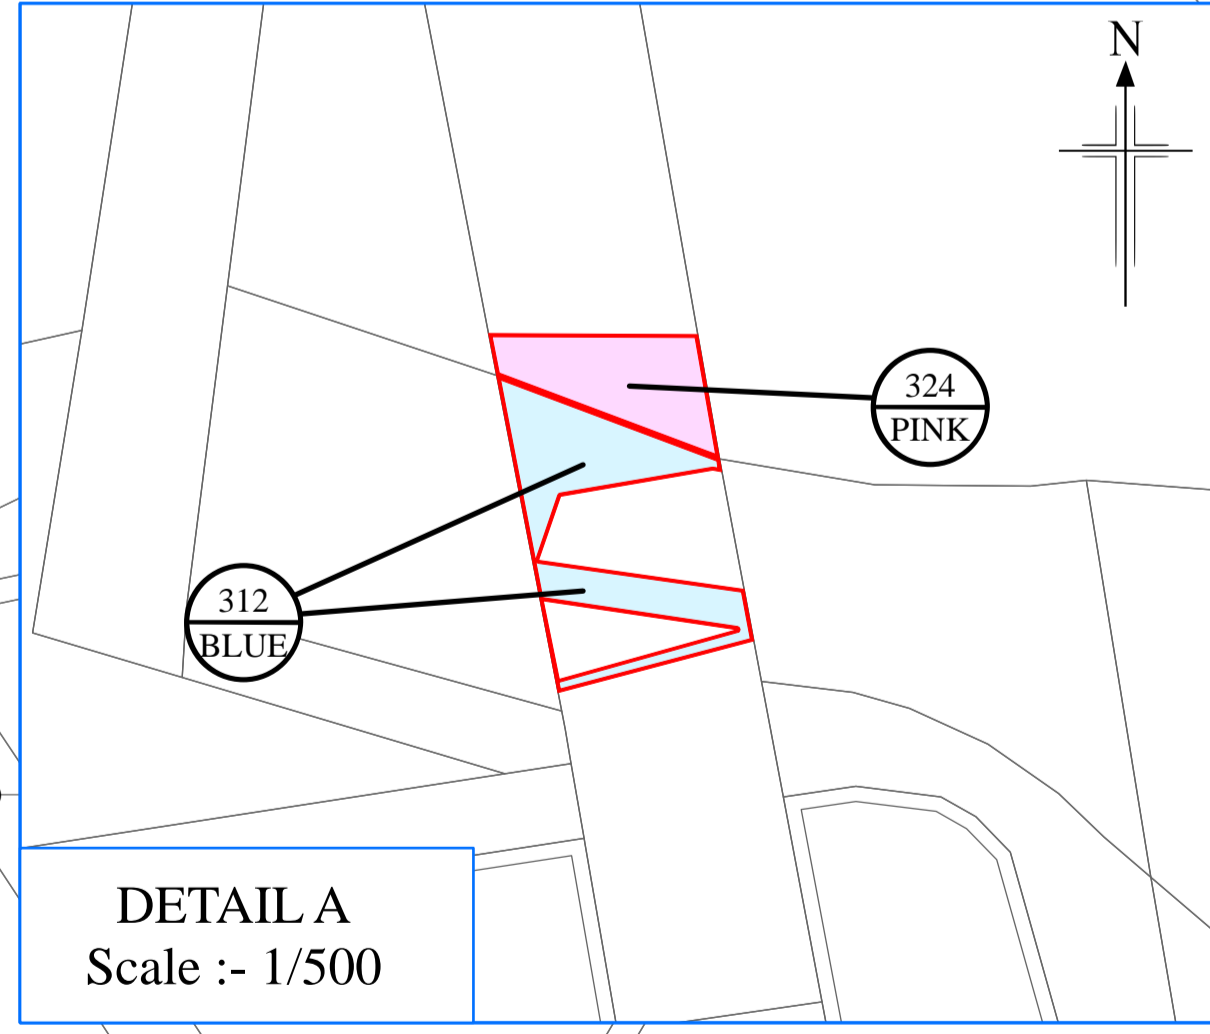

THE A9 TRUNK ROAD (PITLOCHRY TO KILLIECRANKIE)
 COMPULSORY PURCHASE ORDER 2021
 SHEET 1 OF 7

SEE DETAIL D

SEE DETAIL A

SEE DETAIL B

SEE DETAIL C

SEE DETAIL E

DETAIL D
Scale :- 1/500

DETAIL A
Scale :- 1/500

DETAIL B
Scale :- 1/500

DETAIL C
Scale :- 1/500

DETAIL E
Scale :- 1/250

KEY
PINK LAND TO BE ACQUIRED
BLUE SERVITUDE RIGHT TO BE ACQUIRED

Reproduced by permission of Ordnance Survey on behalf of HMSO. © Crown copyright and database right 2021. All rights reserved. Ordnance Survey Licence number 100046668.

THE A9 TRUNK ROAD (PITLOCHRY TO KILLIECRANKIE)
 COMPULSORY PURCHASE ORDER 2021
 SHEET 3 OF 7

KEY
PINK LAND TO BE ACQUIRED
BLUE SERVITUDE RIGHT TO BE ACQUIRED

Reproduced by permission of Ordnance Survey on behalf of HMSO. © Crown copyright and database right 2021. All rights reserved. Ordnance Survey Licence number 100046668.

THE A9 TRUNK ROAD (PITLOCHRY TO KILLIECRANKIE)
 COMPULSORY PURCHASE ORDER 2021
 SHEET 6 OF 7

KEY

PINK LAND TO BE ACQUIRED

BLUE SERVITUDE RIGHT TO BE ACQUIRED

Reproduced by permission of Ordnance Survey on behalf of HMSO. © Crown copyright and database right 2021. All rights reserved. Ordnance Survey Licence number 100046668.