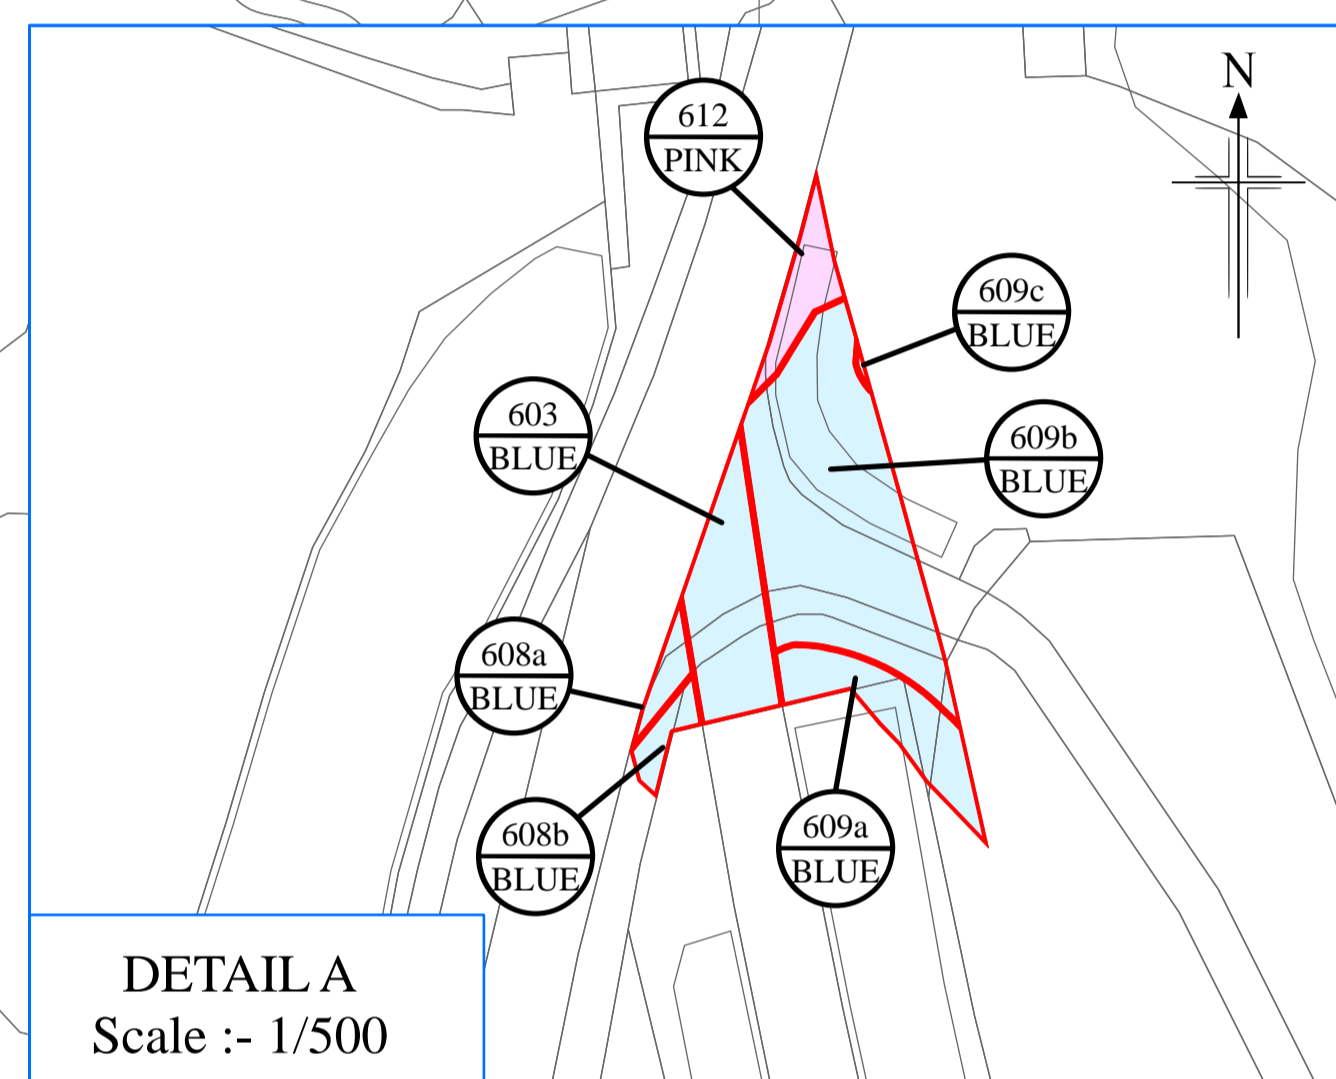

TRANSPORT SCOTLAND
COMHDHAIL ALBA

Scottish Government
Riaghaltas na h-Alba
gov.scot

KEY

PINK LAND TO BE ACQUIRED

BLUE SERVITUDE RIGHT TO BE ACQUIRED

Reproduced by permission of Ordnance Survey on behalf of HMSO. © Crown copyright and database right 2021.
All rights reserved. Ordnance Survey Licence number 100046668.

THE A9 TRUNK ROAD (PITLOCHRY TO KILLIECRANKIE)
COMPULSORY PURCHASE ORDER 2021
SHEET 6 OF 7