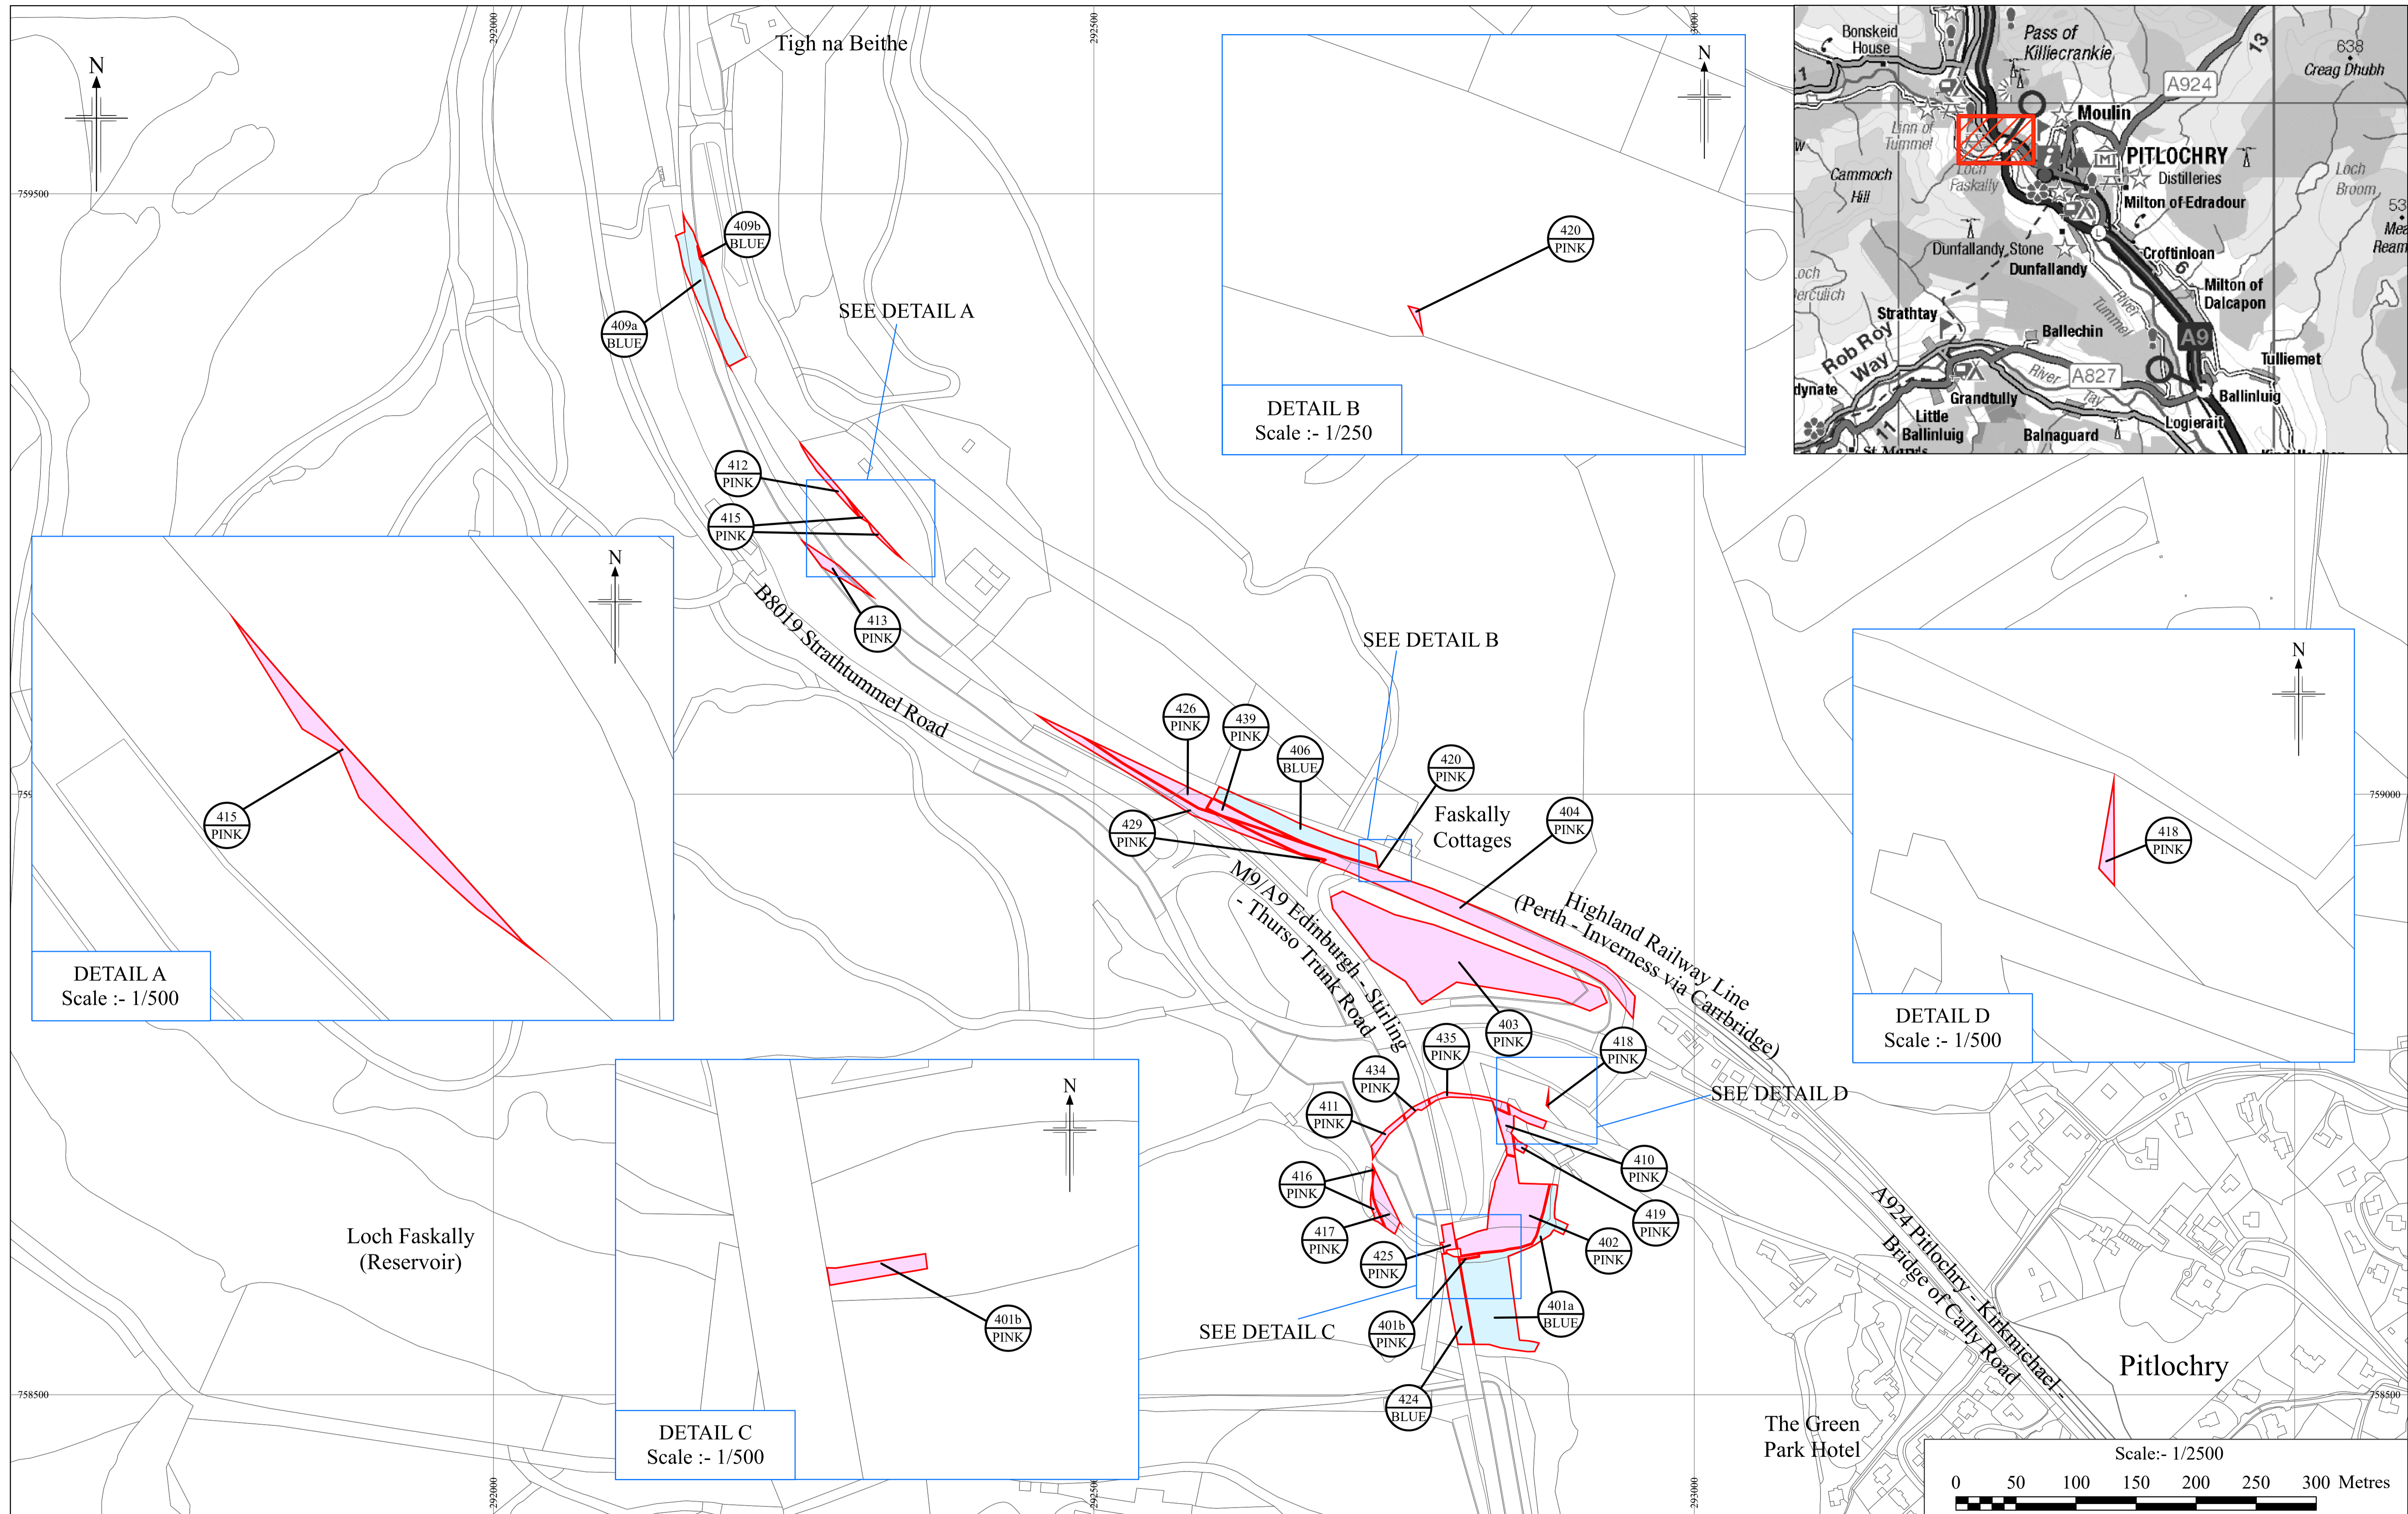

THE A9 TRUNK ROAD (PITLOCHRY TO KILLIECRANKIE)
 COMPULSORY PURCHASE ORDER 2021
 SHEET 1 OF 7

SEE DETAIL D

SEE DETAIL A

SEE DETAIL B

SEE DETAIL C

SEE DETAIL E

DETAIL D
Scale :- 1/500

DETAIL A
Scale :- 1/500

DETAIL B
Scale :- 1/500

DETAIL C
Scale :- 1/500

DETAIL E
Scale :- 1/250

KEY
PINK LAND TO BE ACQUIRED
BLUE SERVITUDE RIGHT TO BE ACQUIRED

Reproduced by permission of Ordnance Survey on behalf of HMSO. © Crown copyright and database right 2021. All rights reserved. Ordnance Survey Licence number 100046668.

THE A9 TRUNK ROAD (PITLOCHRY TO KILLIECRANKIE)
 COMPULSORY PURCHASE ORDER 2021
 SHEET 3 OF 7

KEY
PINK LAND TO BE ACQUIRED
BLUE SERVITUDE RIGHT TO BE ACQUIRED

Reproduced by permission of Ordnance Survey on behalf of HMSO. © Crown copyright and database right 2021. All rights reserved. Ordnance Survey Licence number 100046668.

THE A9 TRUNK ROAD (PITLOCHRY TO KILLIECRANKIE)
 COMPULSORY PURCHASE ORDER 2021
 SHEET 6 OF 7

KEY

PINK LAND TO BE ACQUIRED

BLUE SERVITUDE RIGHT TO BE ACQUIRED

Reproduced by permission of Ordnance Survey on behalf of HMSO. © Crown copyright and database right 2021. All rights reserved. Ordnance Survey Licence number 100046668.