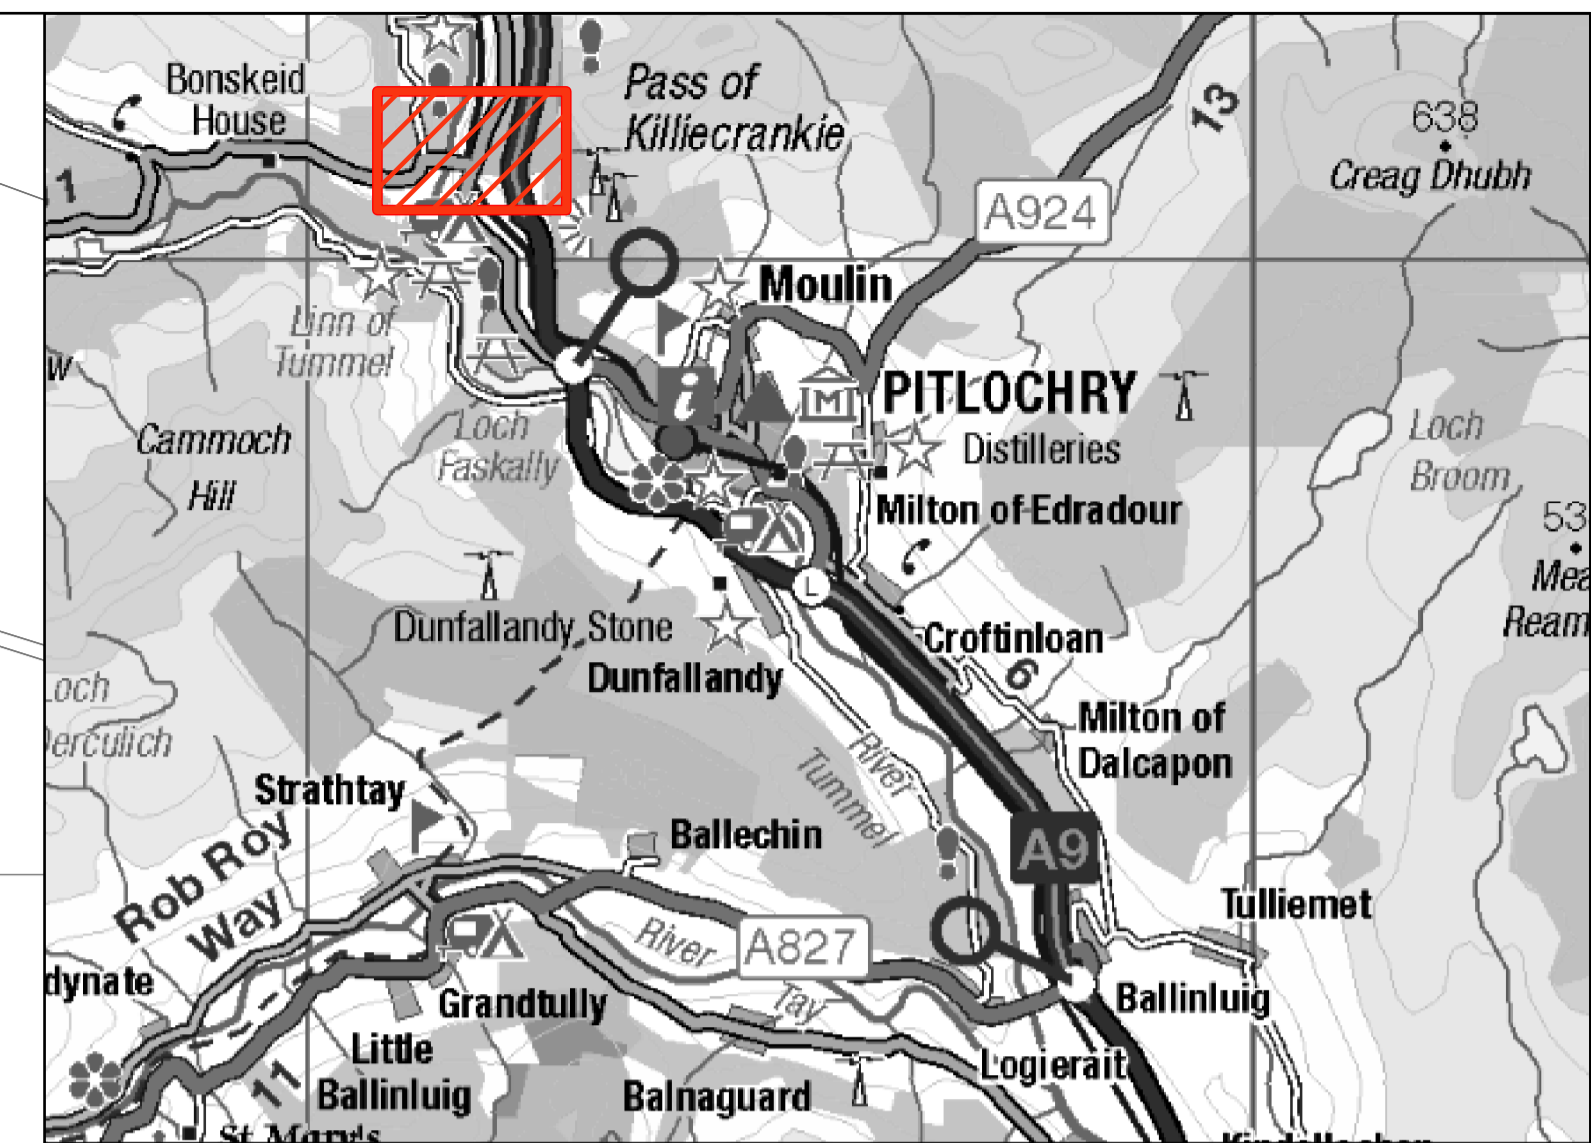

TRANSPORT SCOTLAND
COMHDHAIL ALBA

Scottish Government
Riaghaltas na h-Alba
gov.scot

KEY

PINK LAND TO BE ACQUIRED

BLUE SERVITUDE RIGHT TO BE ACQUIRED

Reproduced by permission of Ordnance Survey on behalf of HMSO. © Crown copyright and database right 2021.
All rights reserved. Ordnance Survey Licence number 100046668.

THE A9 TRUNK ROAD (PITLOCHRY TO KILLIECRANKIE)
COMPULSORY PURCHASE ORDER 2021
SHEET 6 OF 7