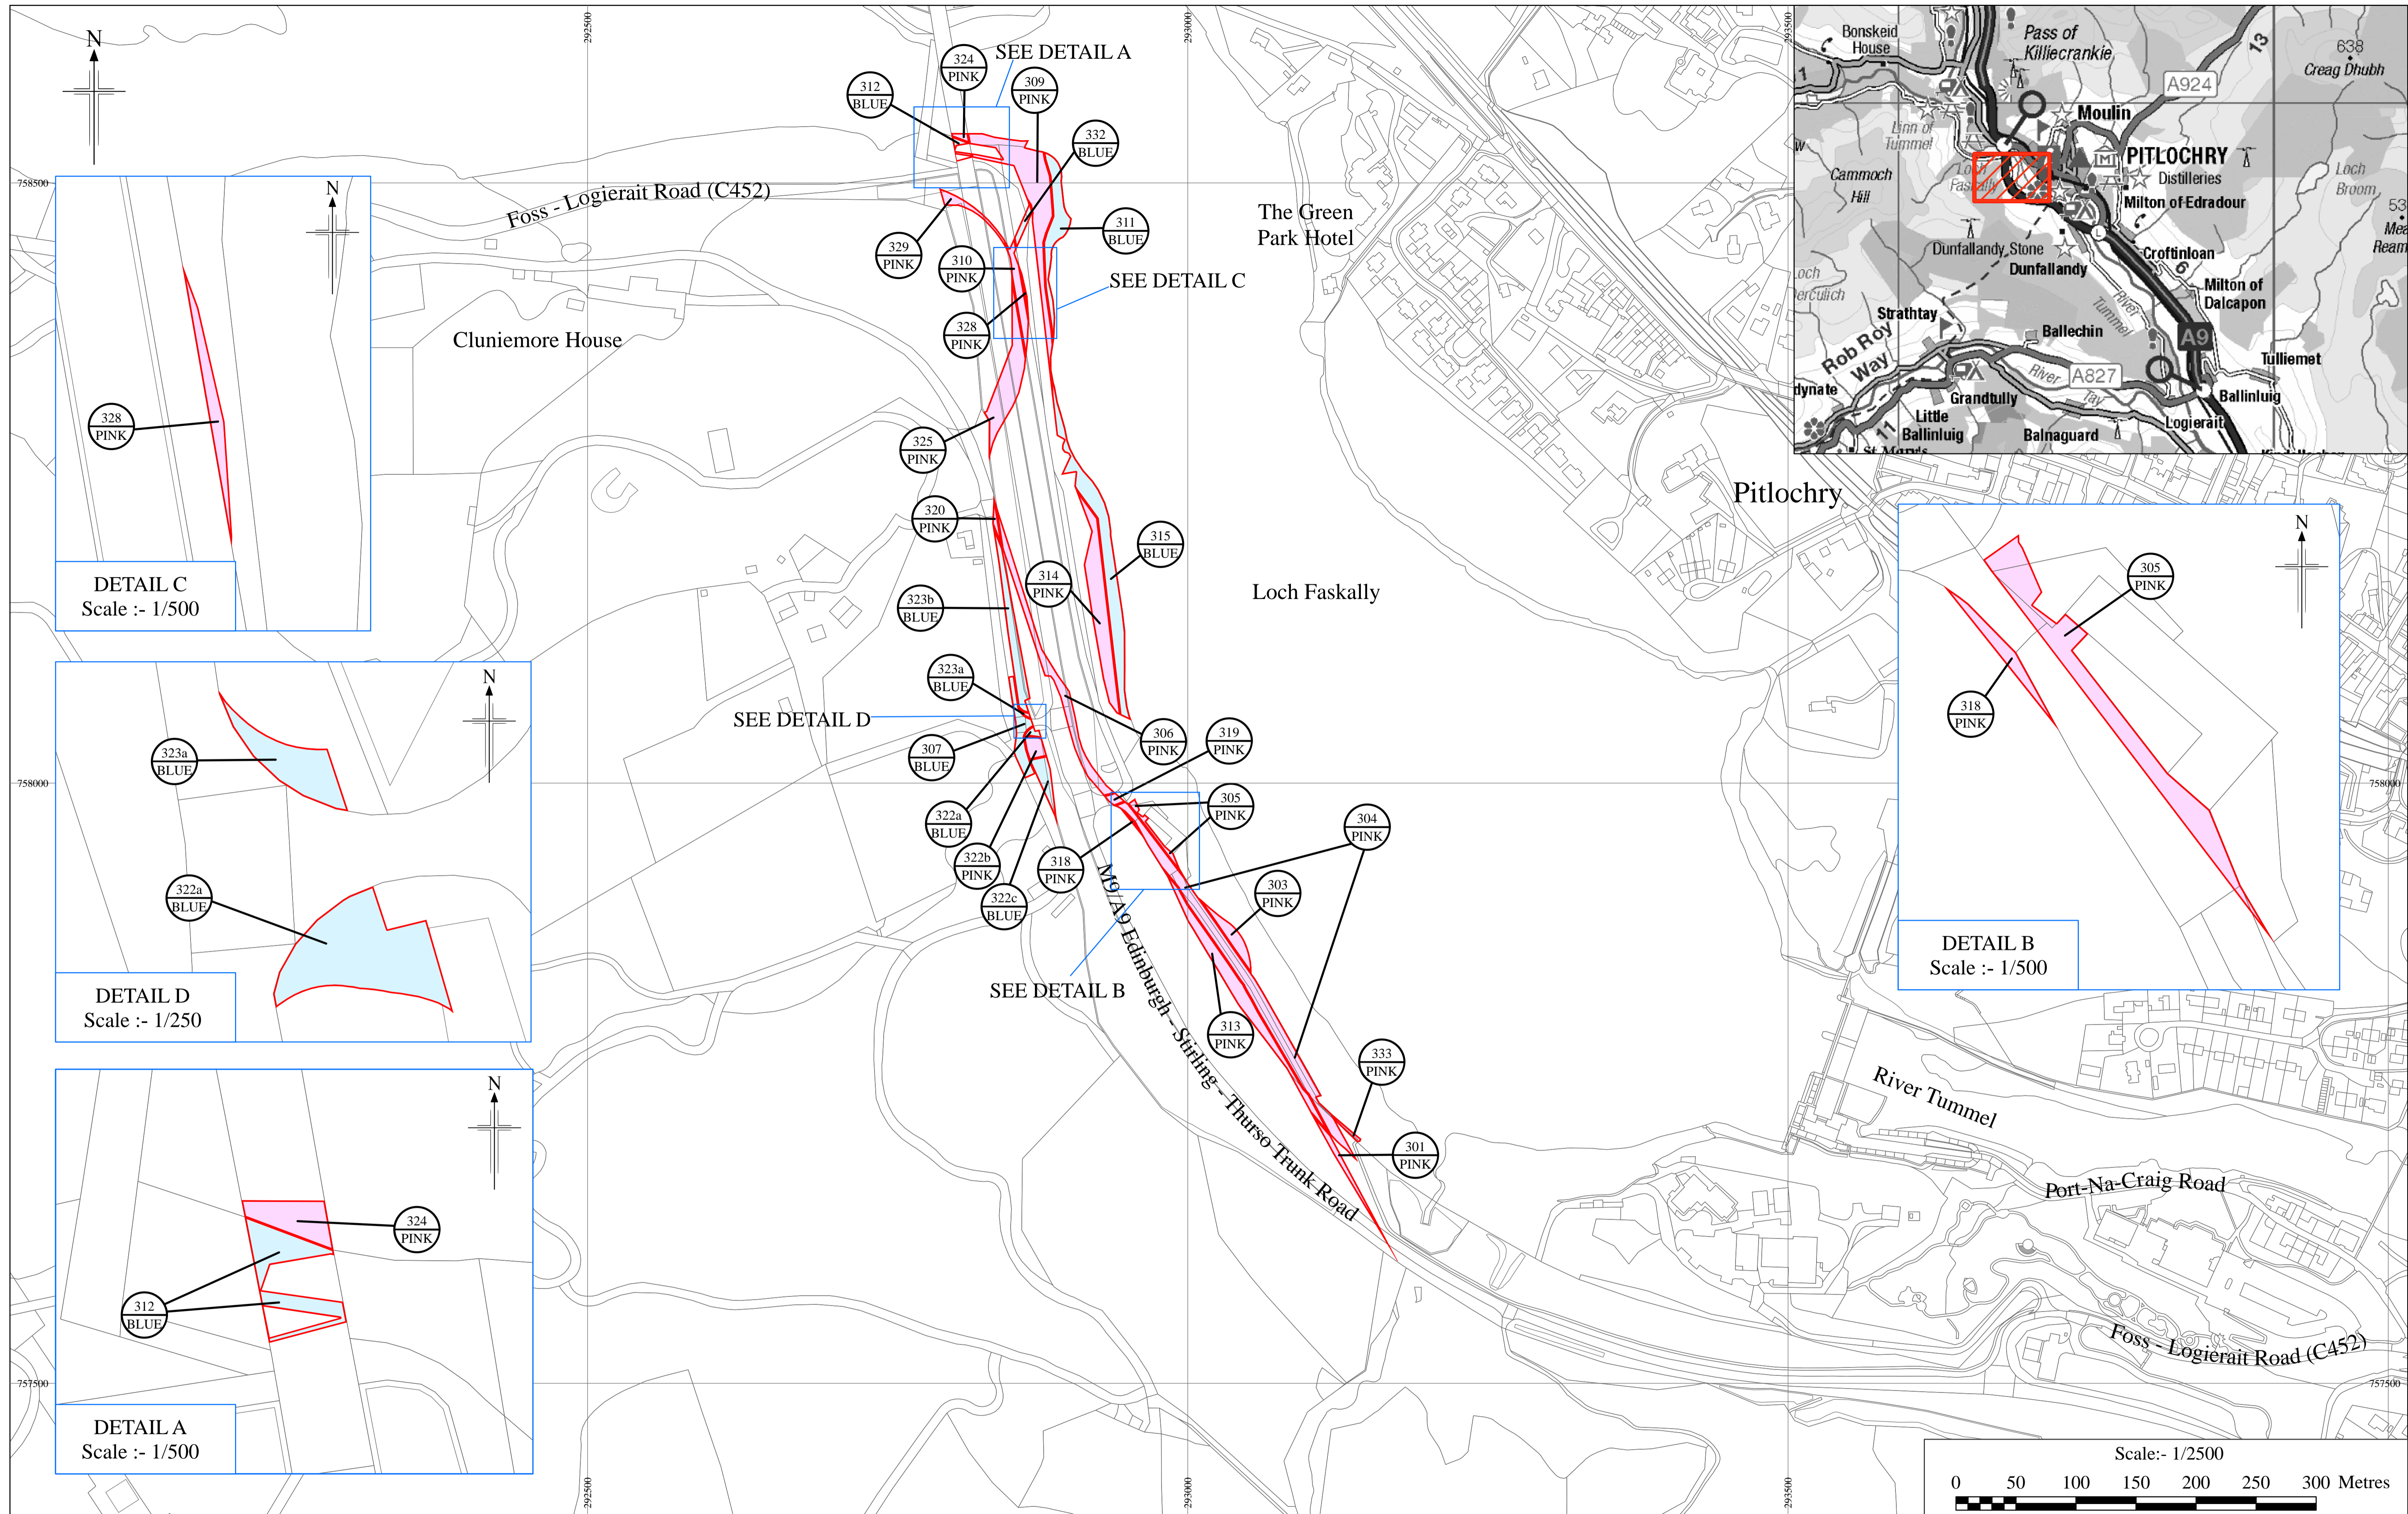

THE A9 TRUNK ROAD (PITLOCHRY TO KILLIECRANKIE)
 COMPULSORY PURCHASE ORDER 2021
 SHEET 1 OF 7

SEE DETAIL D

SEE DETAIL A

SEE DETAIL B

SEE DETAIL C

SEE DETAIL E

DETAIL D
Scale :- 1/500

DETAIL A
Scale :- 1/500

DETAIL B
Scale :- 1/500

DETAIL C
Scale :- 1/500

DETAIL E
Scale :- 1/250

KEY
PINK LAND TO BE ACQUIRED
BLUE SERVITUDE RIGHT TO BE ACQUIRED

Reproduced by permission of Ordnance Survey on behalf of HMSO. © Crown copyright and database right 2021. All rights reserved. Ordnance Survey Licence number 100046668.

THE A9 TRUNK ROAD (PITLOCHRY TO KILLIECRANKIE)
 COMPULSORY PURCHASE ORDER 2021
 SHEET 3 OF 7

KEY
PINK LAND TO BE ACQUIRED
BLUE SERVITUDE RIGHT TO BE ACQUIRED

Reproduced by permission of Ordnance Survey on behalf of HMSO. © Crown copyright and database right 2021. All rights reserved. Ordnance Survey Licence number 100046668.

THE A9 TRUNK ROAD (PITLOCHRY TO KILLIECRANKIE)
 COMPULSORY PURCHASE ORDER 2021
 SHEET 6 OF 7

KEY

PINK LAND TO BE ACQUIRED

BLUE SERVITUDE RIGHT TO BE ACQUIRED

Reproduced by permission of Ordnance Survey on behalf of HMSO. © Crown copyright and database right 2021. All rights reserved. Ordnance Survey Licence number 100046668.