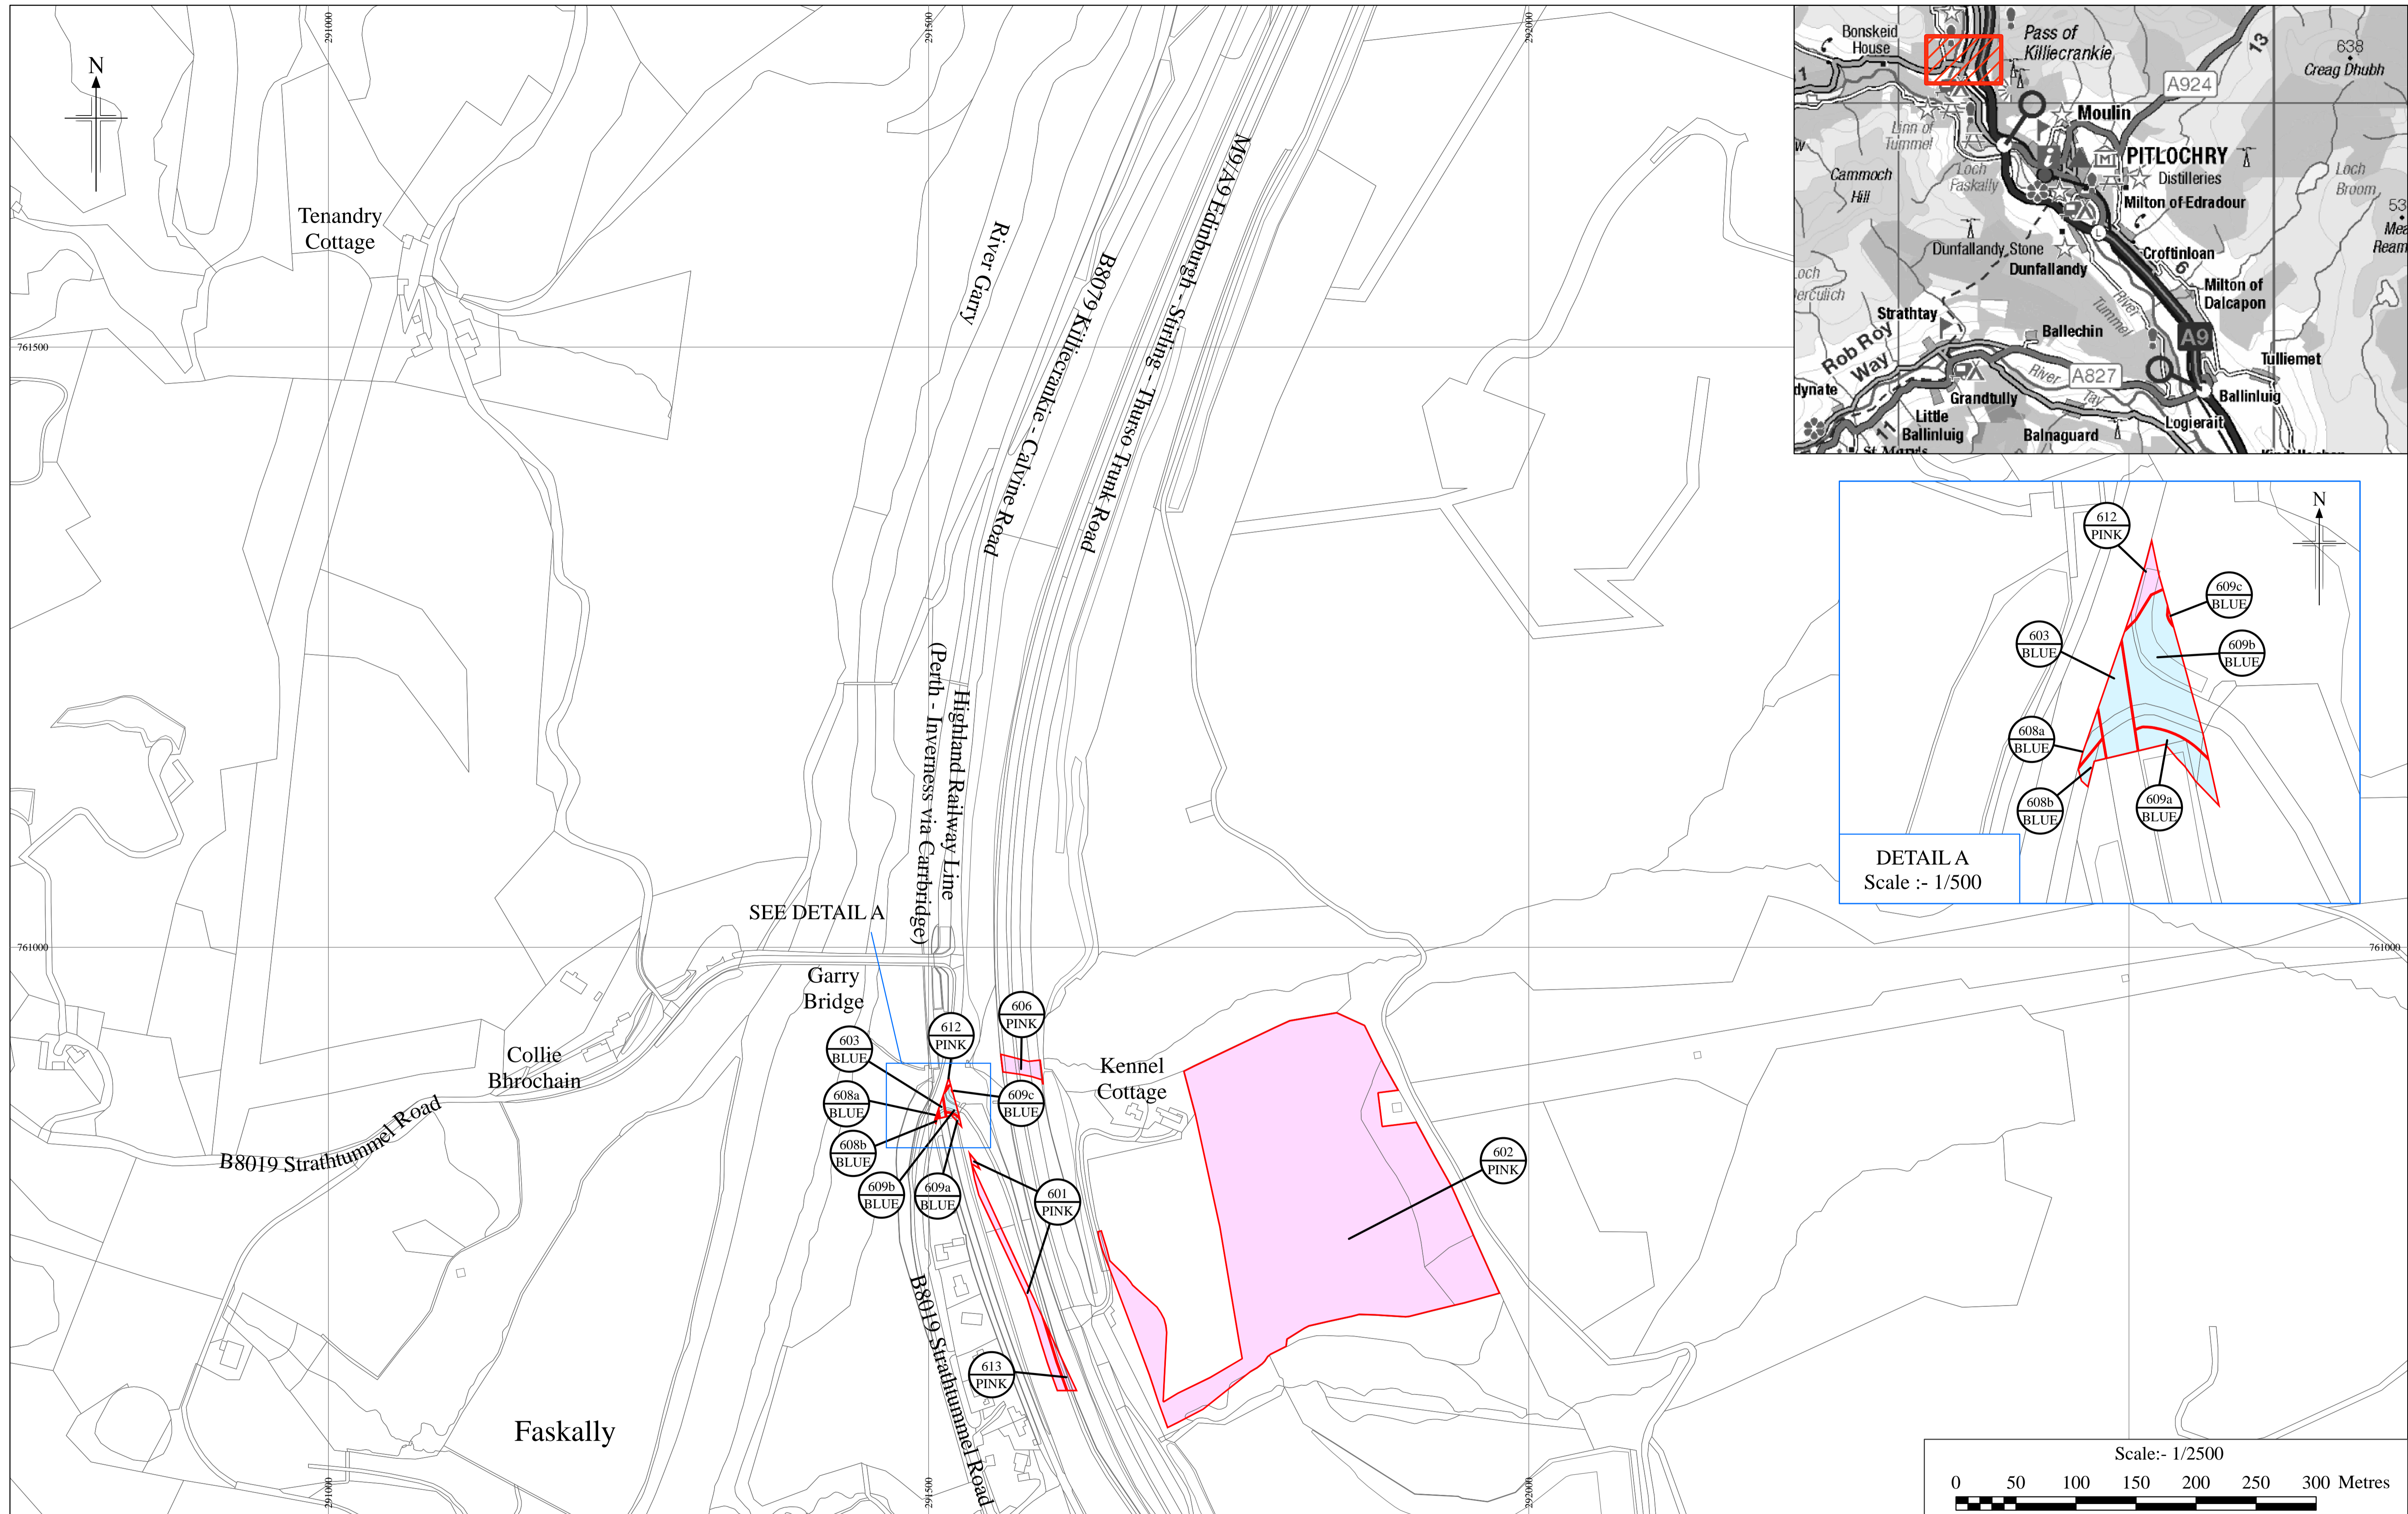

TRANSPORT SCOTLAND
COMHDHAIL ALBA

Scottish Government
Riaghaltas na h-Alba
gov.scot

KEY

PINK LAND TO BE ACQUIRED

BLUE SERVITUDE RIGHT TO BE ACQUIRED

Reproduced by permission of Ordnance Survey on behalf of HMSO. © Crown copyright and database right 2021.
All rights reserved. Ordnance Survey Licence number 100046668.

THE A9 TRUNK ROAD (PITLOCHRY TO KILLIECRANKIE)
COMPULSORY PURCHASE ORDER 2021
SHEET 6 OF 7