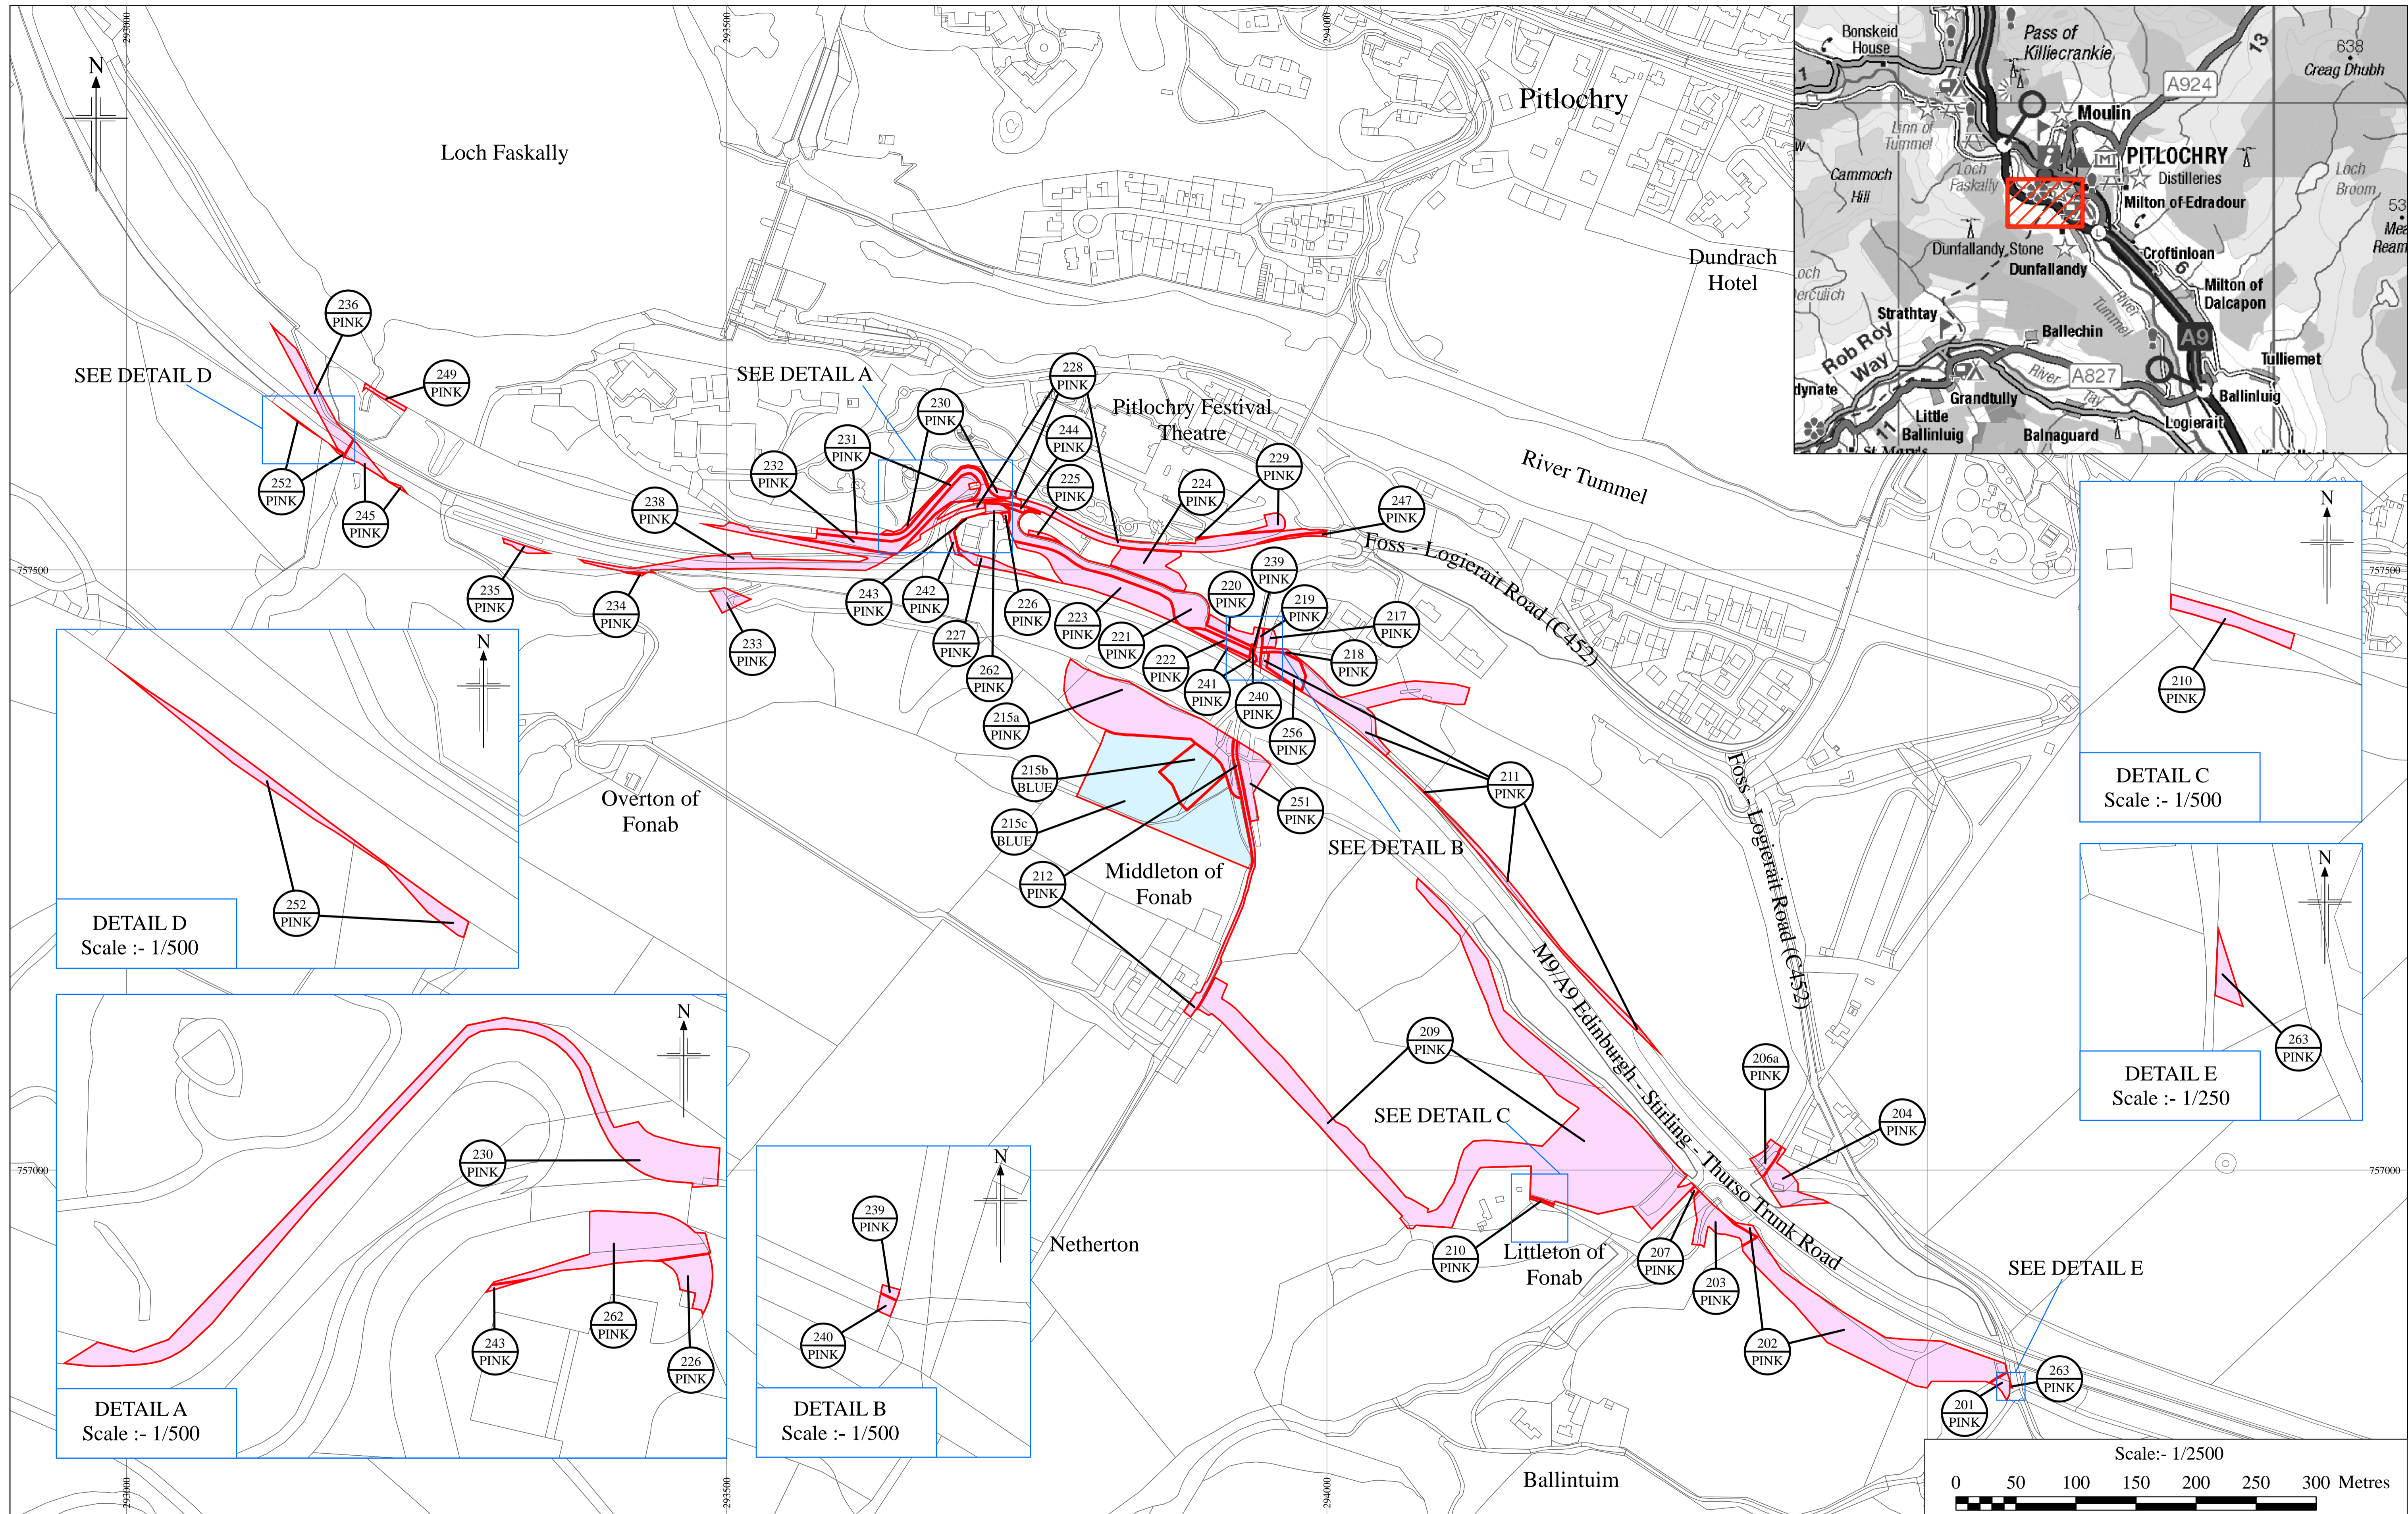

THE A9 TRUNK ROAD (PITLOCHRY TO KILLIECRANKIE)
 COMPULSORY PURCHASE ORDER 2021
 SHEET 1 OF 7

SEE DETAIL D

SEE DETAIL A

SEE DETAIL B

SEE DETAIL C

SEE DETAIL E

DETAIL D
Scale :- 1/500

DETAIL A
Scale :- 1/500

DETAIL B
Scale :- 1/500

DETAIL C
Scale :- 1/500

DETAIL E
Scale :- 1/250

KEY
PINK LAND TO BE ACQUIRED
BLUE SERVITUDE RIGHT TO BE ACQUIRED

Reproduced by permission of Ordnance Survey on behalf of HMSO. © Crown copyright and database right 2021. All rights reserved. Ordnance Survey Licence number 100046668.

THE A9 TRUNK ROAD (PITLOCHRY TO KILLIECRANKIE)
 COMPULSORY PURCHASE ORDER 2021
 SHEET 3 OF 7

KEY
PINK LAND TO BE ACQUIRED
BLUE SERVITUDE RIGHT TO BE ACQUIRED

Reproduced by permission of Ordnance Survey on behalf of HMSO. © Crown copyright and database right 2021. All rights reserved. Ordnance Survey Licence number 100046668.

THE A9 TRUNK ROAD (PITLOCHRY TO KILLIECRANKIE)
 COMPULSORY PURCHASE ORDER 2021
 SHEET 6 OF 7

KEY

PINK LAND TO BE ACQUIRED

BLUE SERVITUDE RIGHT TO BE ACQUIRED

Reproduced by permission of Ordnance Survey on behalf of HMSO. © Crown copyright and database right 2021. All rights reserved. Ordnance Survey Licence number 100046668.