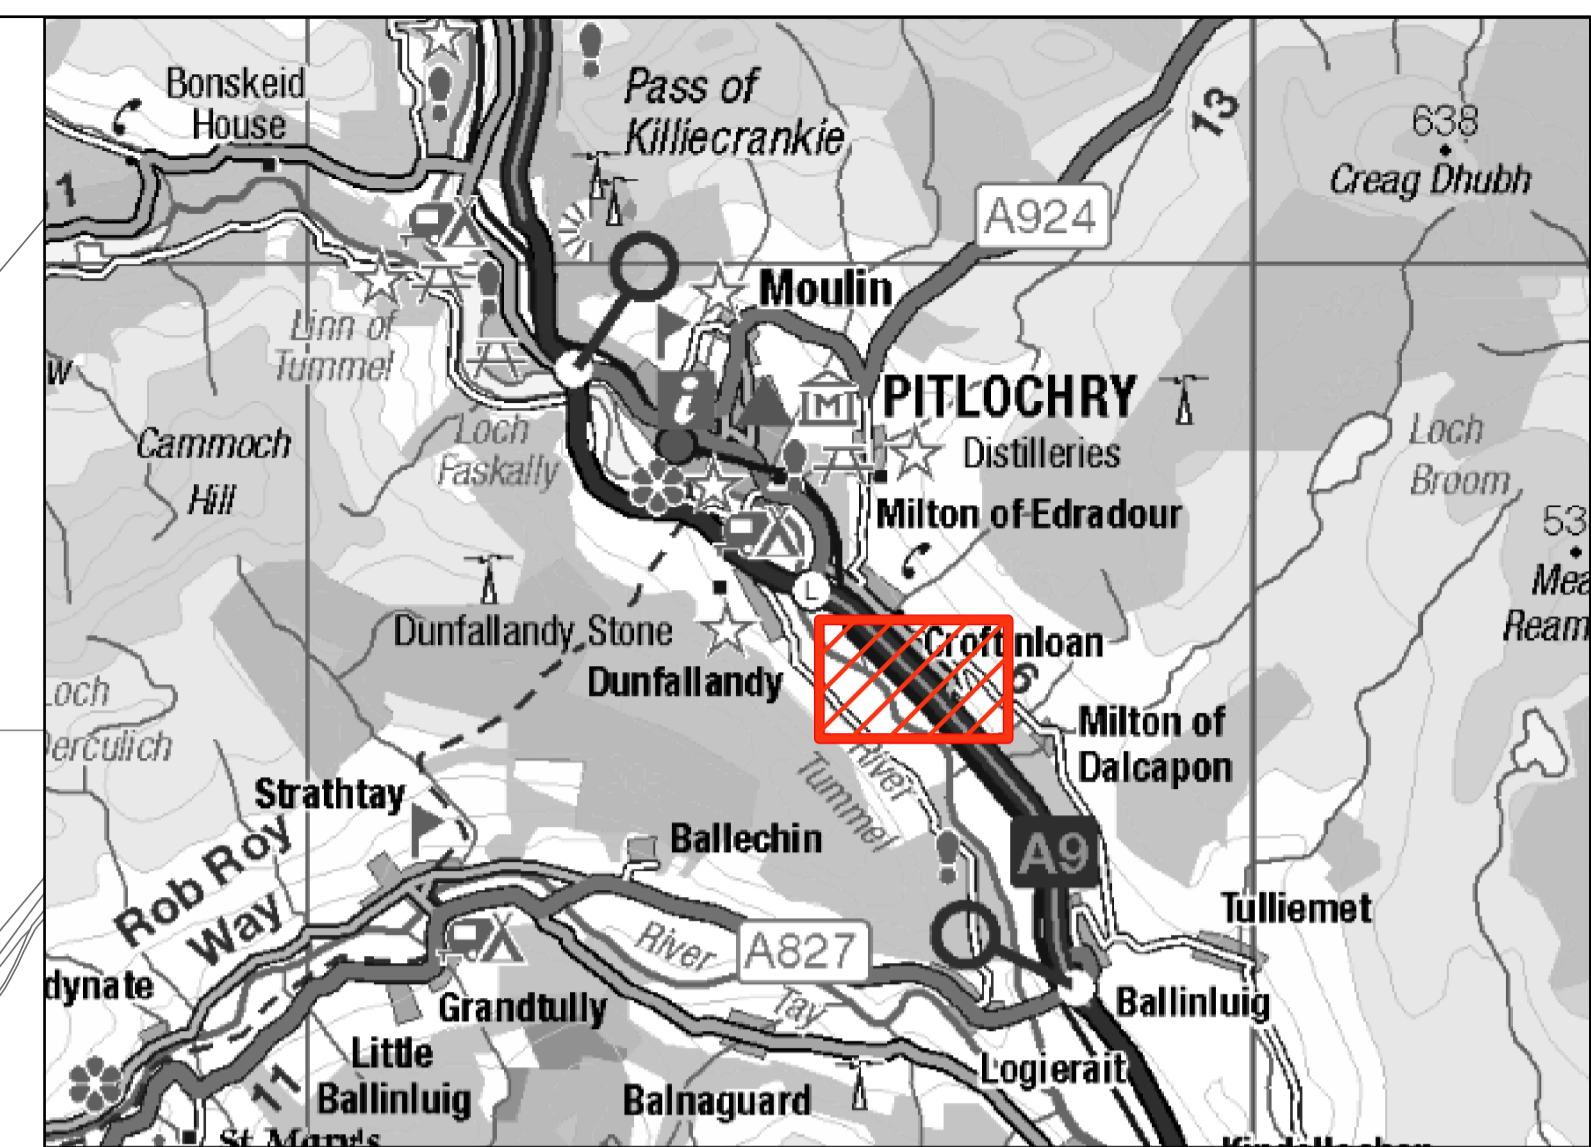

THE A9 TRUNK ROAD (PITLOCHRY TO KILLIECRANKIE)
 COMPULSORY PURCHASE ORDER 2021
 SHEET 6 OF 7

KEY

PINK LAND TO BE ACQUIRED

BLUE SERVITUDE RIGHT TO BE ACQUIRED

Reproduced by permission of Ordnance Survey on behalf of HMSO. © Crown copyright and database right 2021. All rights reserved. Ordnance Survey Licence number 100046668.