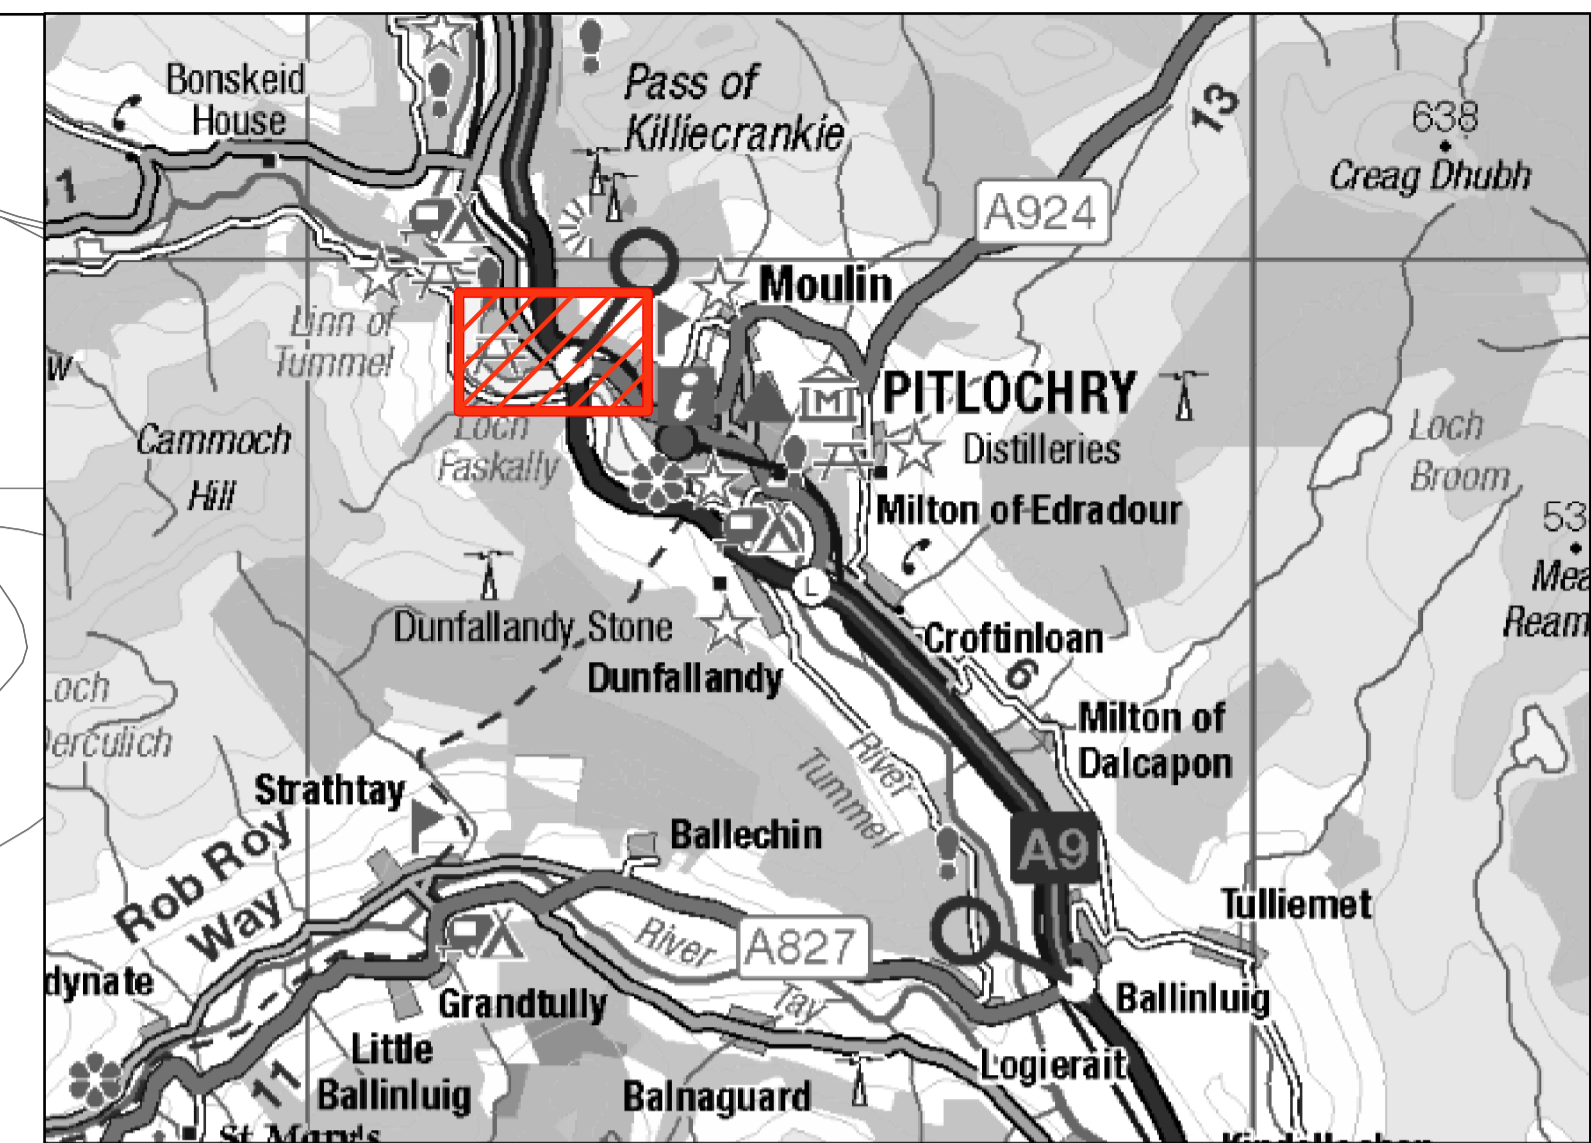

THE A9 TRUNK ROAD (PITLOCHRY TO KILLIECRANKIE)
 COMPULSORY PURCHASE ORDER 2021
 SHEET 1 OF 7

SEE DETAIL D

SEE DETAIL A

SEE DETAIL B

SEE DETAIL C

SEE DETAIL E

DETAIL D
Scale :- 1/500

DETAIL A
Scale :- 1/500

DETAIL B
Scale :- 1/500

DETAIL C
Scale :- 1/500

DETAIL E
Scale :- 1/250

KEY
PINK LAND TO BE ACQUIRED
BLUE SERVITUDE RIGHT TO BE ACQUIRED

Reproduced by permission of Ordnance Survey on behalf of HMSO. © Crown copyright and database right 2021. All rights reserved. Ordnance Survey Licence number 100046668.

THE A9 TRUNK ROAD (PITLOCHRY TO KILLIECRANKIE)
 COMPULSORY PURCHASE ORDER 2021
 SHEET 3 OF 7

KEY
PINK LAND TO BE ACQUIRED
BLUE SERVITUDE RIGHT TO BE ACQUIRED

Reproduced by permission of Ordnance Survey on behalf of HMSO. © Crown copyright and database right 2021. All rights reserved. Ordnance Survey Licence number 100046668.

THE A9 TRUNK ROAD (PITLOCHRY TO KILLIECRANKIE)
 COMPULSORY PURCHASE ORDER 2021
 SHEET 6 OF 7

KEY

PINK LAND TO BE ACQUIRED

BLUE SERVITUDE RIGHT TO BE ACQUIRED

Reproduced by permission of Ordnance Survey on behalf of HMSO. © Crown copyright and database right 2021. All rights reserved. Ordnance Survey Licence number 100046668.