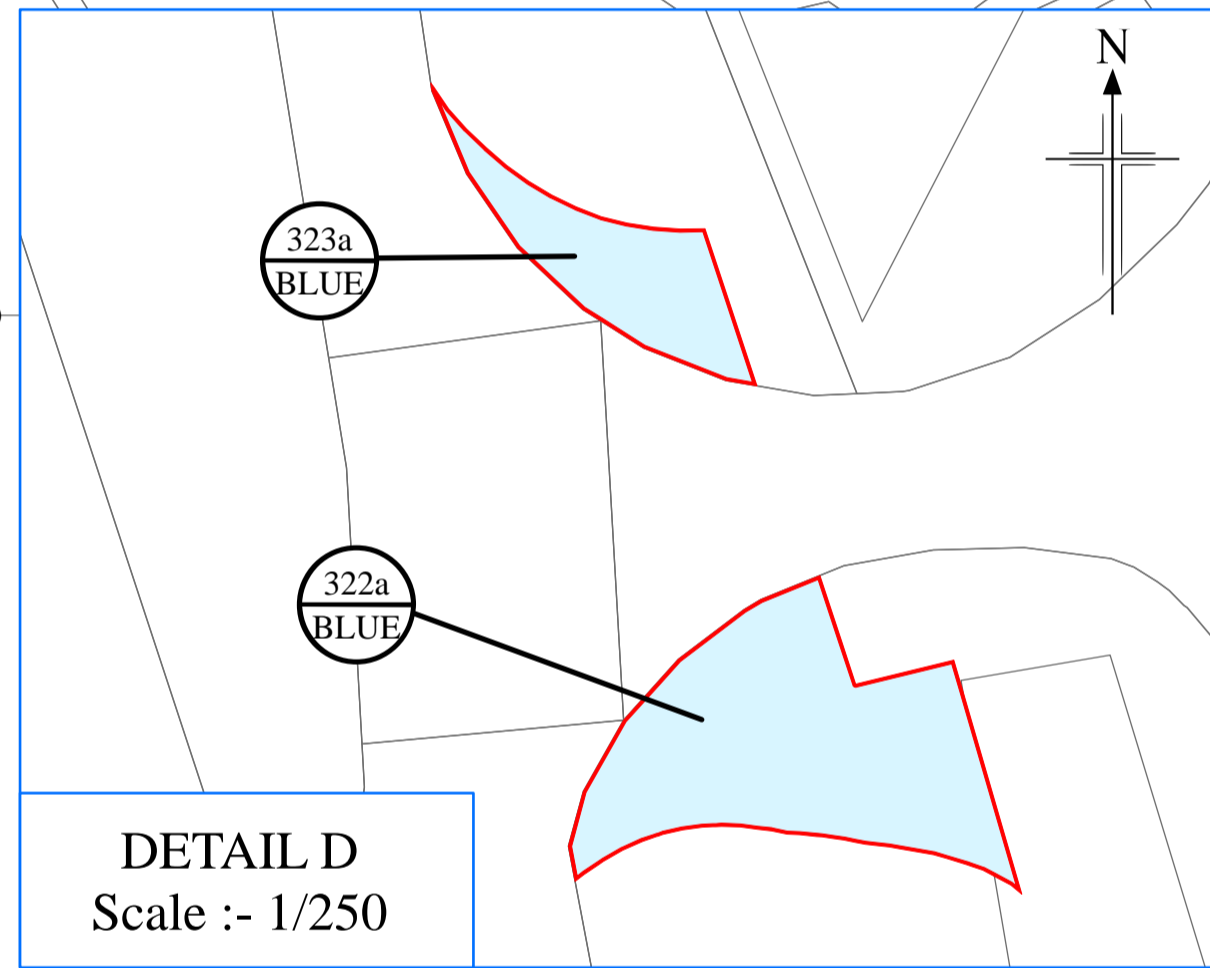

THE A9 TRUNK ROAD (PITLOCHRY TO KILLIECRANKIE)
 COMPULSORY PURCHASE ORDER 2021
 SHEET 1 OF 7

SEE DETAIL D

SEE DETAIL A

SEE DETAIL B

SEE DETAIL C

SEE DETAIL E

DETAIL D
Scale :- 1/500

DETAIL A
Scale :- 1/500

DETAIL B
Scale :- 1/500

DETAIL C
Scale :- 1/500

DETAIL E
Scale :- 1/250

KEY
PINK LAND TO BE ACQUIRED
BLUE SERVITUDE RIGHT TO BE ACQUIRED

Reproduced by permission of Ordnance Survey on behalf of HMSO. © Crown copyright and database right 2021. All rights reserved. Ordnance Survey Licence number 100046668.

THE A9 TRUNK ROAD (PITLOCHRY TO KILLIECRANKIE)
 COMPULSORY PURCHASE ORDER 2021
 SHEET 3 OF 7

KEY
PINK LAND TO BE ACQUIRED
BLUE SERVITUDE RIGHT TO BE ACQUIRED

Reproduced by permission of Ordnance Survey on behalf of HMSO. © Crown copyright and database right 2021. All rights reserved. Ordnance Survey Licence number 100046668.

THE A9 TRUNK ROAD (PITLOCHRY TO KILLIECRANKIE)
 COMPULSORY PURCHASE ORDER 2021
 SHEET 6 OF 7

KEY

PINK LAND TO BE ACQUIRED

BLUE SERVITUDE RIGHT TO BE ACQUIRED

Reproduced by permission of Ordnance Survey on behalf of HMSO. © Crown copyright and database right 2021. All rights reserved. Ordnance Survey Licence number 100046668.