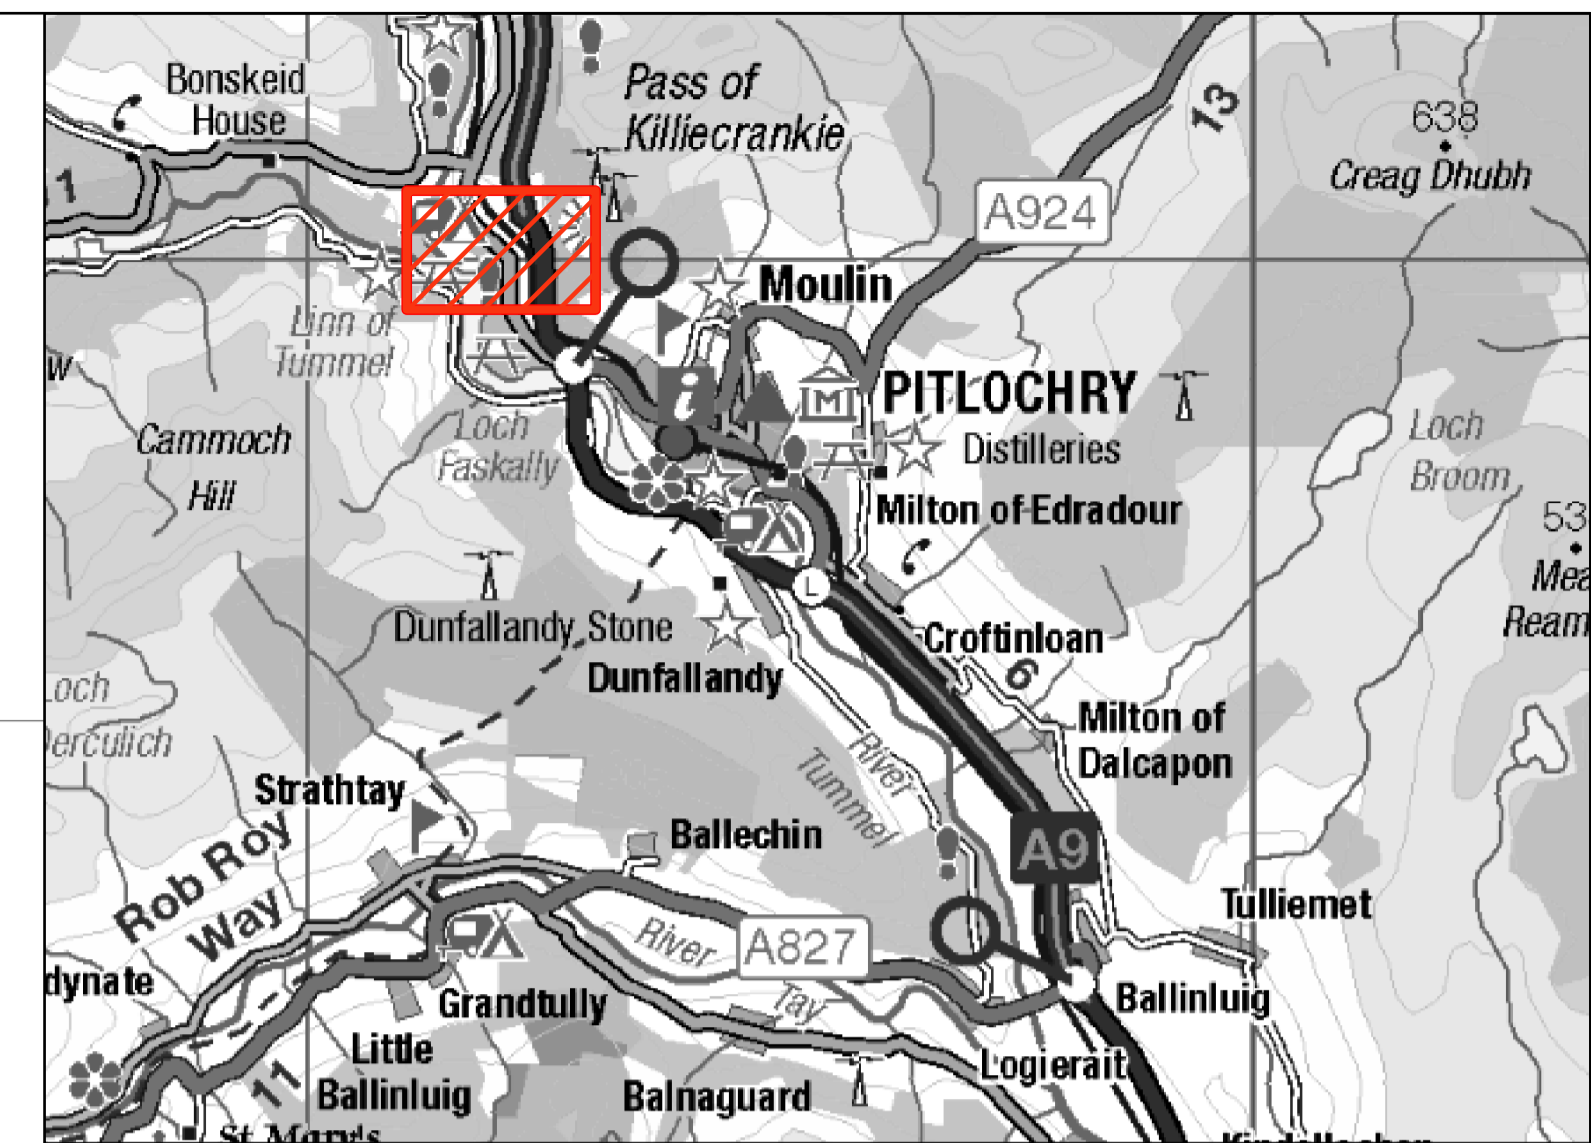

THE A9 TRUNK ROAD (PITLOCHRY TO KILLIECRANKIE)
 COMPULSORY PURCHASE ORDER 2021
 SHEET 1 OF 7

SEE DETAIL D

SEE DETAIL A

SEE DETAIL B

SEE DETAIL C

SEE DETAIL E

DETAIL D
Scale :- 1/500

DETAIL A
Scale :- 1/500

DETAIL B
Scale :- 1/500

DETAIL C
Scale :- 1/500

DETAIL E
Scale :- 1/250

KEY
PINK LAND TO BE ACQUIRED
BLUE SERVITUDE RIGHT TO BE ACQUIRED

Reproduced by permission of Ordnance Survey on behalf of HMSO. © Crown copyright and database right 2021. All rights reserved. Ordnance Survey Licence number 100046668.

THE A9 TRUNK ROAD (PITLOCHRY TO KILLIECRANKIE)
 COMPULSORY PURCHASE ORDER 2021
 SHEET 3 OF 7

KEY
PINK LAND TO BE ACQUIRED
BLUE SERVITUDE RIGHT TO BE ACQUIRED

Reproduced by permission of Ordnance Survey on behalf of HMSO. © Crown copyright and database right 2021. All rights reserved. Ordnance Survey Licence number 100046668.

THE A9 TRUNK ROAD (PITLOCHRY TO KILLIECRANKIE)
 COMPULSORY PURCHASE ORDER 2021
 SHEET 6 OF 7

KEY

PINK LAND TO BE ACQUIRED

BLUE SERVITUDE RIGHT TO BE ACQUIRED

Reproduced by permission of Ordnance Survey on behalf of HMSO. © Crown copyright and database right 2021. All rights reserved. Ordnance Survey Licence number 100046668.